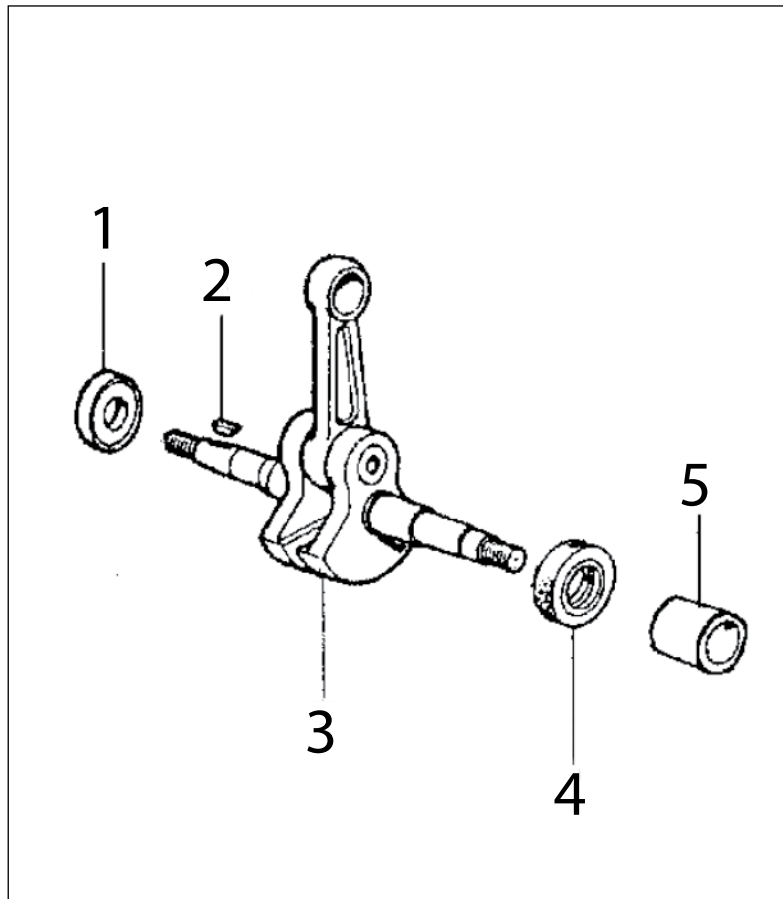

Key #	Part No.	Description	MSRP
F01	73877	Crankshaft Seal Flywheel Side	€ 5.70
F02	73878	Crankshaft Flywheel Woodruff Key	€ 1.80
F03	71410	Crankshaft Assembly	€ 182.20
F04	73209	Crankshaft Seal Clutch Side	€ 15.30
F05	71452	Crankshaft Bushing	€ 15.30