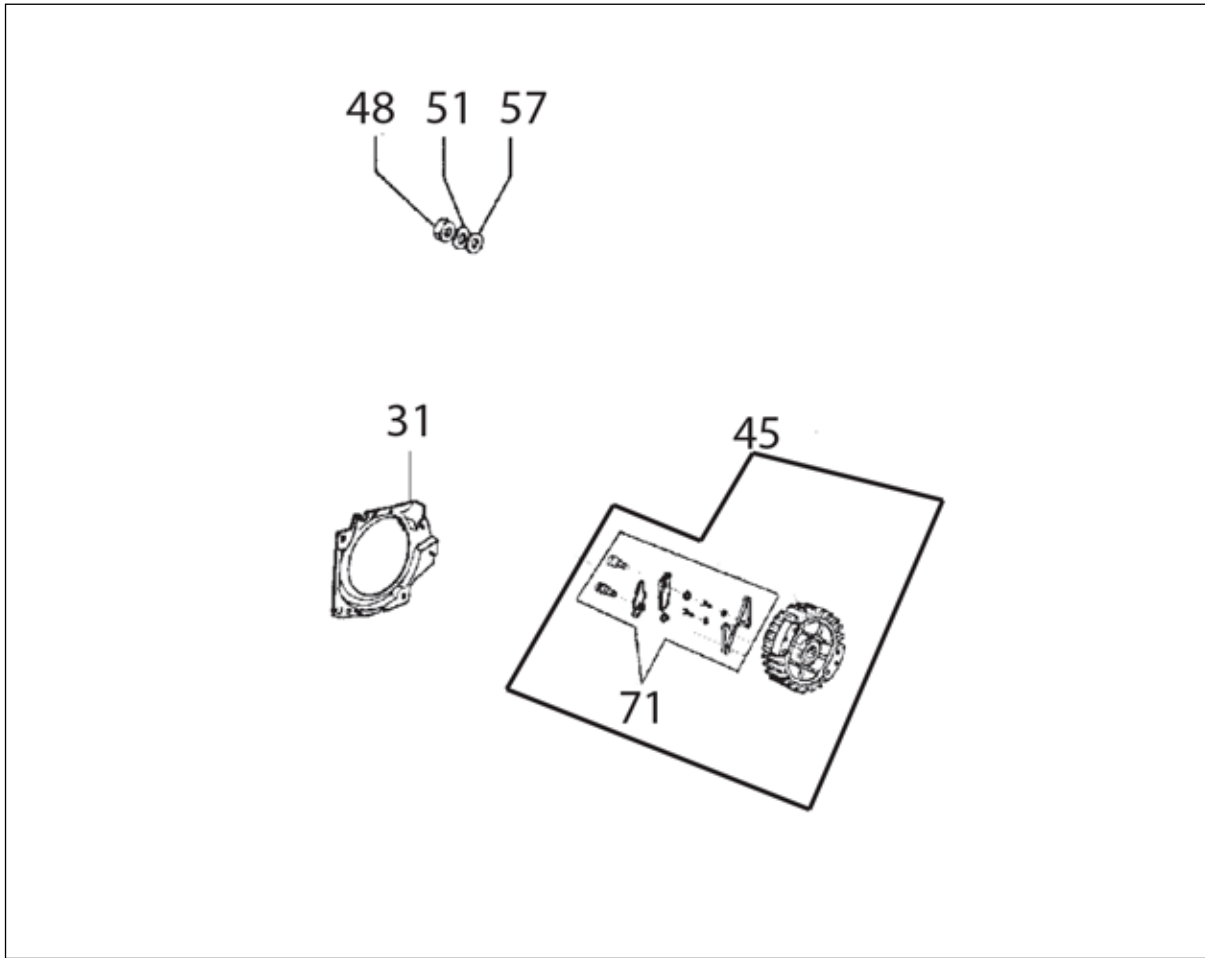

Key #	Part No.	Description	MSRP
B31	531109	Flange, starter pulley 680	€ 4.95
B45	528651	Flywheel 680	€ 102.50
B48	73891	Nut, M8x1	€ 0.95
B51	73911	Washer	€ 0.65
B57	73912	Washer	€ 0.65
B71	509163	Starter Pawl Assembly	€ 24.85
Not Shown	71734	Gasket Set	€ 29.00