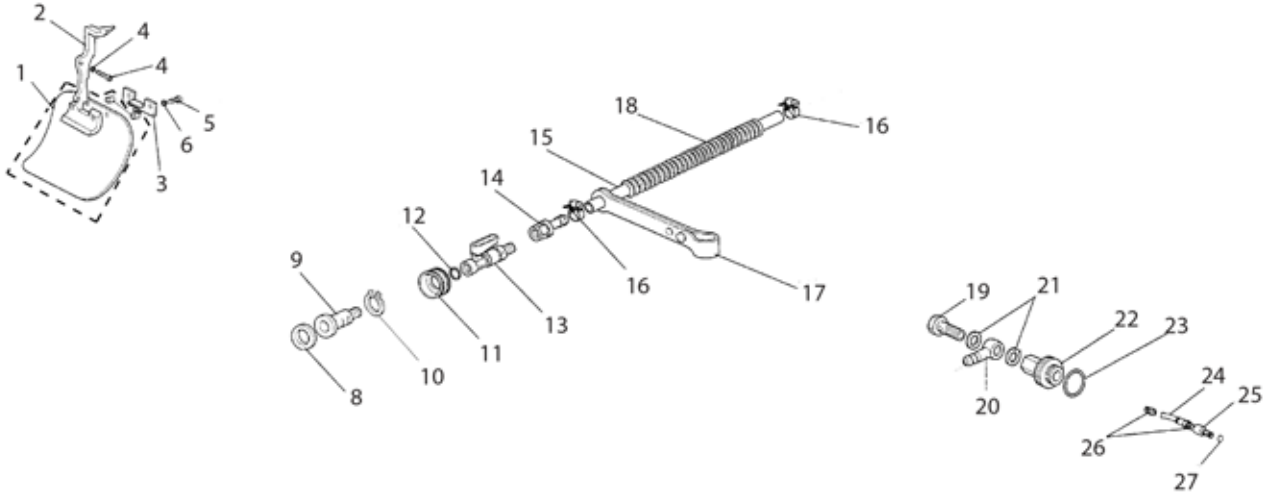

Key #	Part No.	Description	MSRP
K01	576680	Guard Flap Kit	€ 29.00
K02	71532	WallWalker® Lever Arm	€ 81.80
K03	71531	Guard Flap Clamp	€ 4.70
K04	505469	Screw & Washer	€ 0.90
K05	71479	WallWalker® Flap Screw	€ 0.65
K06	73951	Washer	€ 0.65
K08	71469	Water Hose Gasket	€ 4.70
K09	545975	Fitting	€ 4.95
K10	545976	Clip	€ 0.35
K11	71457	Ring Nut	€ 10.35
K12	71468	Water Hose O-Ring	€ 0.65
K13	71458	Water Shut-Off Valve	€ 15.30
K14	71454	Barb Fitting, 1/4 male thread	€ 3.65
K15	71455	Tube	€ 2.35
K16	71465	Hose Clamp	€ 3.15
K17	71461	Hose Hanger	€ 2.35
K18	71464	Water Hose Cover	€ 3.15
K19	71463	Water Hose Screw	€ 4.95
K20	71453	Fitting	€ 4.70
K21	71456	Copper Washer	€ 0.90
K22	73923	Water Tank Cap	€ 16.60
K23	73448	Fuel Cap O-Ring	€ 16.60
K24	71459	Tube	€ 4.70
K25	71470	Fitting	€ 4.70
K26	71471	Fitting	€ 8.80
K27	71472	O-Ring	€ 0.65