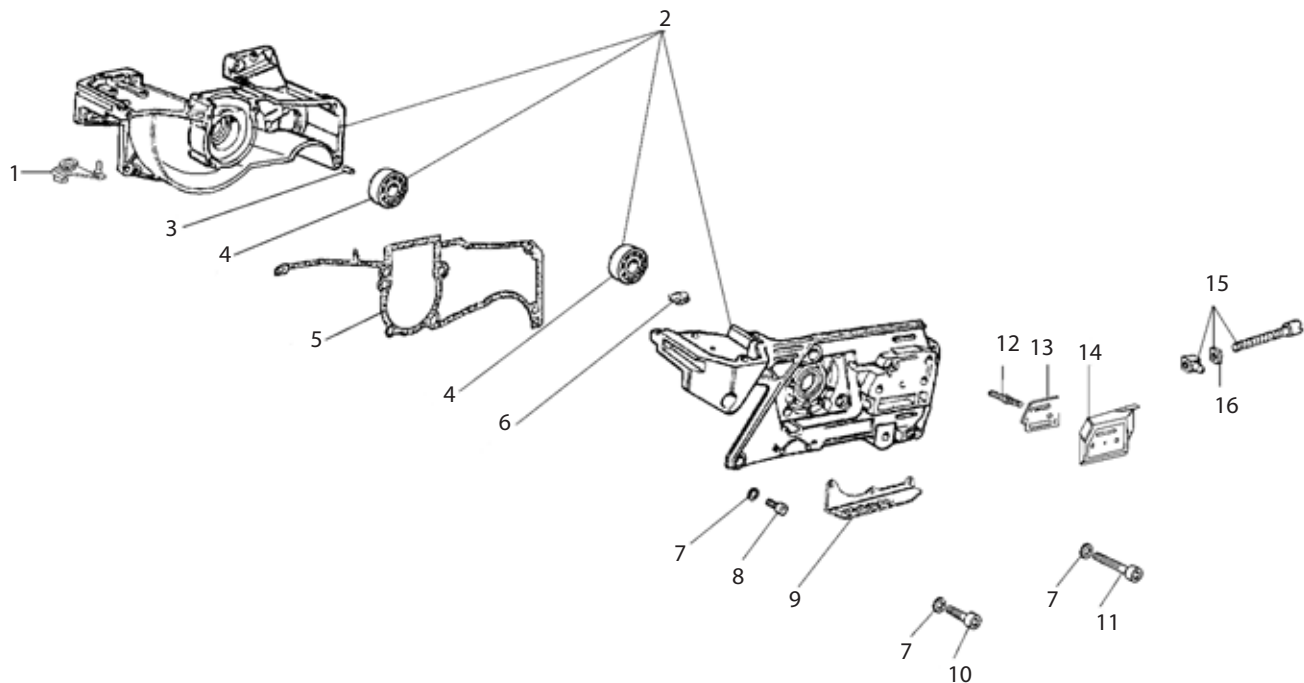

680ES • KEY H PARTS • CRANKCASE ASSEMBLY

Key #	Part No.	Description	MSRP
H01	73390	Fuel Line Grommet, Crankcase	€ 1.60
H02	545967	Crankcase Assembly	€ 292.95
H03	73281	Crankcase Dowel Pin	€ 0.65
H04	545969	Crankshaft Bearing	€ 13.50
H05	545968	Crankcase Gasket	€ 9.85
H06	531107	Crankcase Grommet, Right Side	€ 3.65
H07	73897	Washer	€ 0.65
H08	73930	Crankcase Bolt, m5x22	€ 0.95
H09	528657	Chain Guard, 680	€ 16.35
H10	73397	Cover Guard Mounting Bolt	€ 0.60
H11	73379	Screw	€ 0.65
H12	73933	Bar Mounting Stud	€ 4.15
H13	71740	Bar Mount Pad Spacer	€ 34.20
H14	71738	Bar Mount Pad Cover Plate	€ 16.60
H15	73935	Premium Tensioner Kit	€ 11.40
H16	73936	Tensioner Screw Retainer	€ 8.30