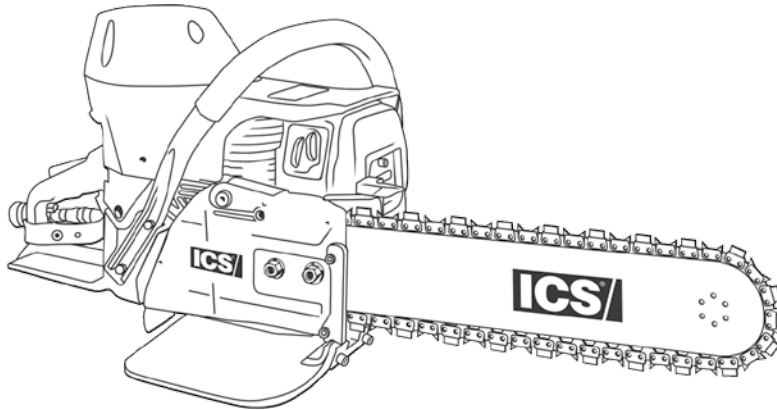

**Diamond Tools and Equipment
for Construction and Infrastructure**

Replacement Parts & Accessories Price List

680ES Petrol Concrete Saw

Effective July 1, 2015

TABLE OF CONTENTS

680ES Petrol Concrete Saw

ITEM DESCRIPTION	KEY	PAGE
680GC Petrol Saw Service Items	n/a	1
Starter Assembly -	A	2
Flywheel & Starter Pawl Assembly	B	3
Ignition Assembly -	C	4
Cylinder & Intake Assembly	D	5
Muffler Assembly	E	6
Crankshaft Assembly	F	7
Clutch Assembly	G	8
Crankcase Assembly	H	9
Fuel Tank & Handle Assembly	I	10
Air Intake Assembly	J	11
WallWalker® & Water Delivery System	K	12
Side Cover Assembly	L	13
Carburetor Repair Kit	M	14