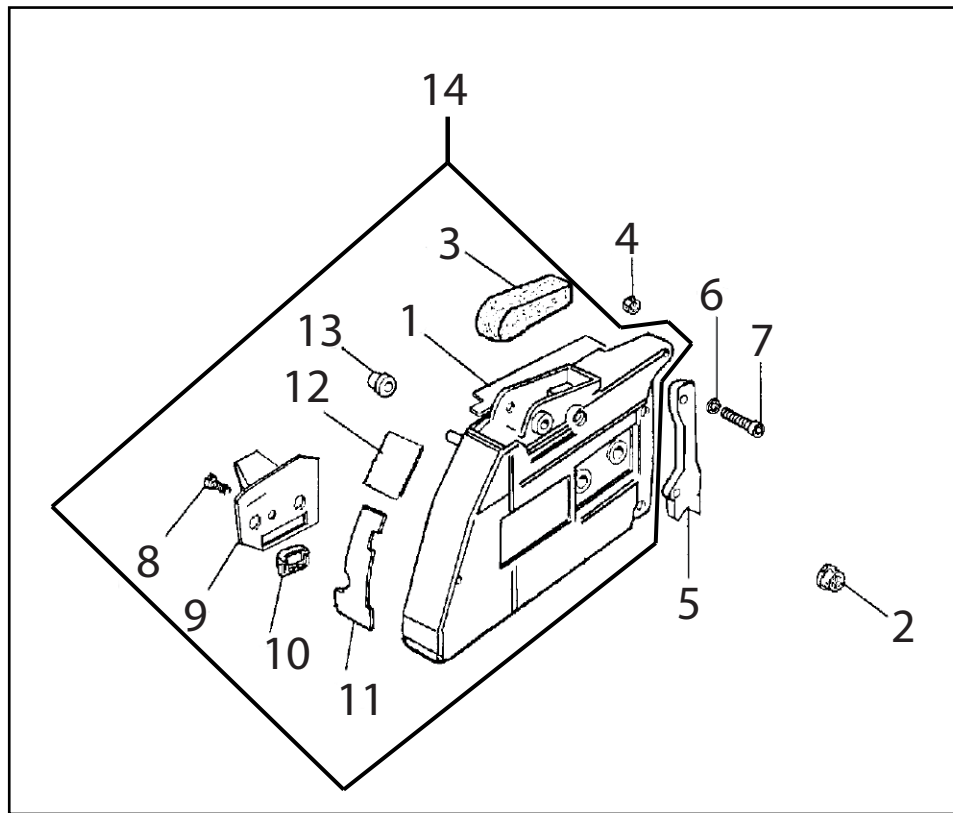

Key #	Part No.	Description	MSRP
L01	71743	Side Cover Insert, Top	€ 1.80
L02	73958	Side Cover Nut	€ 1.60
L03	71462	Chain Cover Cap	€ 1.15
L04	73367	Nut	€ 0.50
L05	71533	WallWalker Side Arm	€ 15.30
L06	73951	Lock Washer	€ 0.65
L07	507355	WallWalker Side Arm Screw	€ 0.60
L08	71487	Screw	€ 0.65
L09	71447	Side Cover Plate	€ 5.70
L10	73957	Lower Guard	€ 11.95
L11	73972	Deflector, Lower	€ 6.00
L12	73948	Deflector, Upper	€ 1.85
L13	73310	Rubber Bumper Cover	€ 1.20
L14	528659	Side Cover Assembly, Complete	€ 77.65