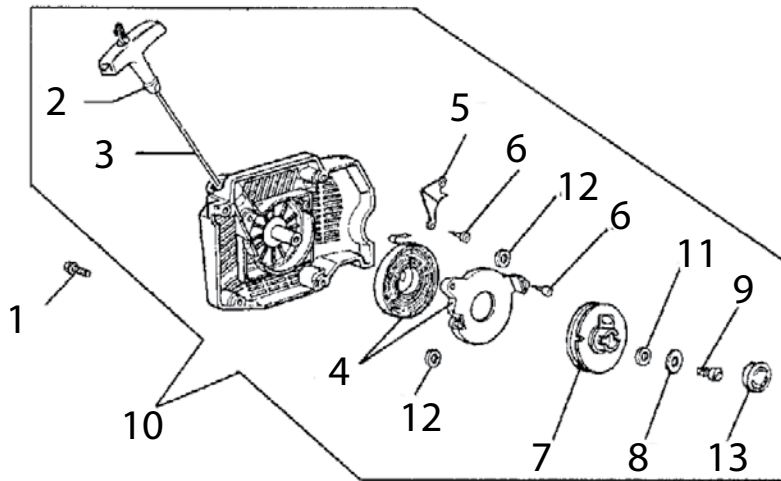

**Diamond Tools and Equipment
for Construction and Infrastructure**

Replacement Parts & Accessories Price List

680ES Petrol Concrete Saw

Effective July 1, 2015

TABLE OF CONTENTS

680ES Petrol Concrete Saw

ITEM DESCRIPTION	KEY	PAGE
680GC Petrol Saw Service Items	n/a	1
Starter Assembly -	A	2
Flywheel & Starter Pawl Assembly	B	3
Ignition Assembly -	C	4
Cylinder & Intake Assembly	D	5
Muffler Assembly	E	6
Crankshaft Assembly	F	7
Clutch Assembly	G	8
Crankcase Assembly	H	9
Fuel Tank & Handle Assembly	I	10
Air Intake Assembly	J	11
WallWalker® & Water Delivery System	K	12
Side Cover Assembly	L	13
Carburetor Repair Kit	M	14

SERVICE ITEMS

680ES Petrol Concrete Saw

Key #	Part No.	Description	MSRP
Above	71700	Petrol Saw Service Tool Kit, includes all items shown above	CALL
1	71521	Srench 13-19 mm	€ 10.10
2	71541	Pressure Gauge Bulb	€ 47.65
3	71542	Coil/Flywheel Timing Shim	€ 4.70
4	71543	Cylinder Assembly Clamps & Piston Stop	€ 10.35
5	71544	Manifold Assembly Tool	€ 7.25
6	71546	Shock Absorber Tool	€ 19.95
7	71547	Spark Tester	€ 44.55
8	71548	Flywheel Disassembly Tool	€ 29.00
9	71550	Limiter Cap Puller	€ 81.80
10	71565	Electronic Tachometer	€ 221.50
11	71569	Induction Seal Flange with Screws	€ 9.35
12	71570	Exhaust Seal Flange with Screws	€ 17.35
13	71573	Tuning Screwdriver	€ 12.45
14	73461	Flywheel Puller	€ 119.05
15	73425	Fuel Tank Pressure Cap	€ 73.50
16	73462	Main Bearing Driver Tool	€ 37.30
Not Shown	71734	Gasket Set	€ 29.00
Not Shown	70249	14T Bar Nose Sprocket Repair Kit	€ 29.00
Not Shown	71625	Carburetor Tuning Kit	€ 92.15
Not Shown	571229	2-Stroke Oil, 25:1 Mix, 100 ml (6-Pack)	€ 12.45
Not Shown	571230	2-Stroke Oil, 25:1 Mix, 100 ml (24-Pack)	€ 47.65