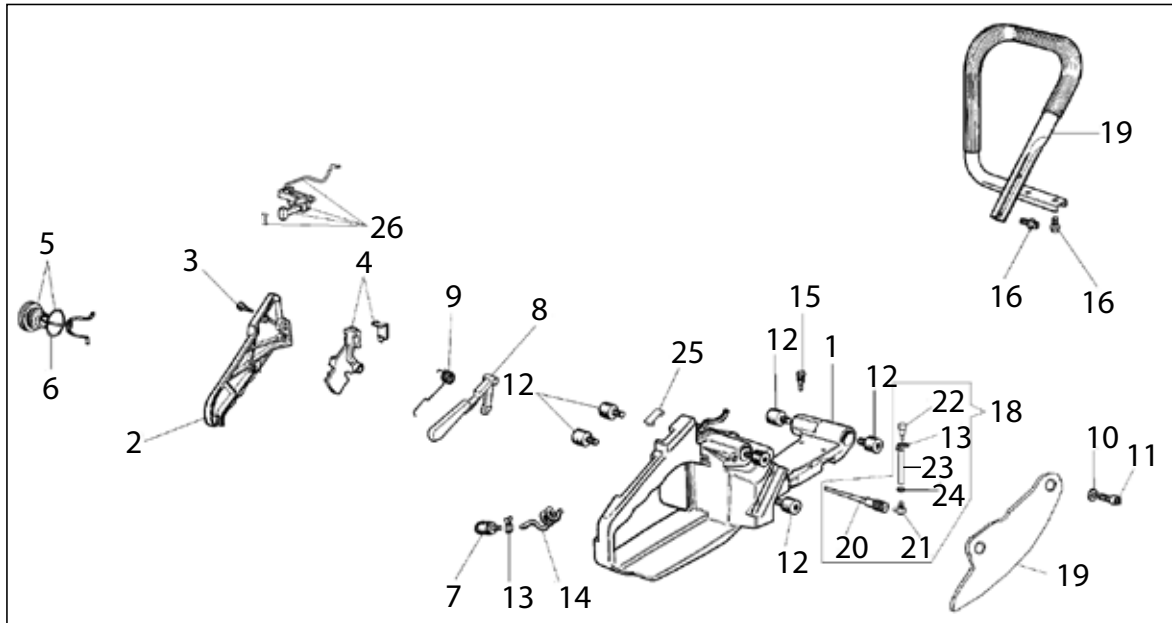

Key #	Part No.	Description	MSRP
I01	528655	Fuel Tank, 680	€ 111.80
I02	531105	Rear Handle Half, Black	€ 10.35
I03	73976	Rear Handle Screw	€ 1.05
I04	530479	Throttle Lever Assembly	€ 9.35
I05	530471	Fuel Cap , 680	€ 9.35
I06	73448	Fuel Cap O-Ring	€ 16.60
I07	73459	Fuel Filter	€ 14.50
I08	532028	Trigger Lockout Lever	€ 3.40
I09	73988	Trigger Lockout Lever Spring	€ 4.15
I10	73897	Washer	€ 0.65
I11	73982	Screw	€ 0.65
I12	73980	Shock Absorber	€ 9.85
I13	71588	Clip, Fuel Filter	€ 0.95
I14	73375	Fuel Line	€ 19.70
I15	73270	Bumper, Shock Absorber, Fuel Tank Top	€ 2.35
I16	73983	Front Handle Bolt	€ 0.65
I17	545971	Front Handle	€ 85.95
I18	71748	Fuel Breather Complete	€ 15.30
I19	71766	Water Deflector, Bottom	€ 10.35
I20	71751	Breather Tube Body	€ 8.30
I21	71759	Breather Tube Elbow	€ 3.65
I22	71761	Fuel Breather, Remote	€ 8.30
I23	71777	Breather Tube Extension	€ 3.65
I24	71760	Tube Clamp	€ 0.65
I25	581117	Plug, Fuel Tank and Handle Assembly for 680ES	CALL
I26	577628	Throttle Assembly	€ 10.00