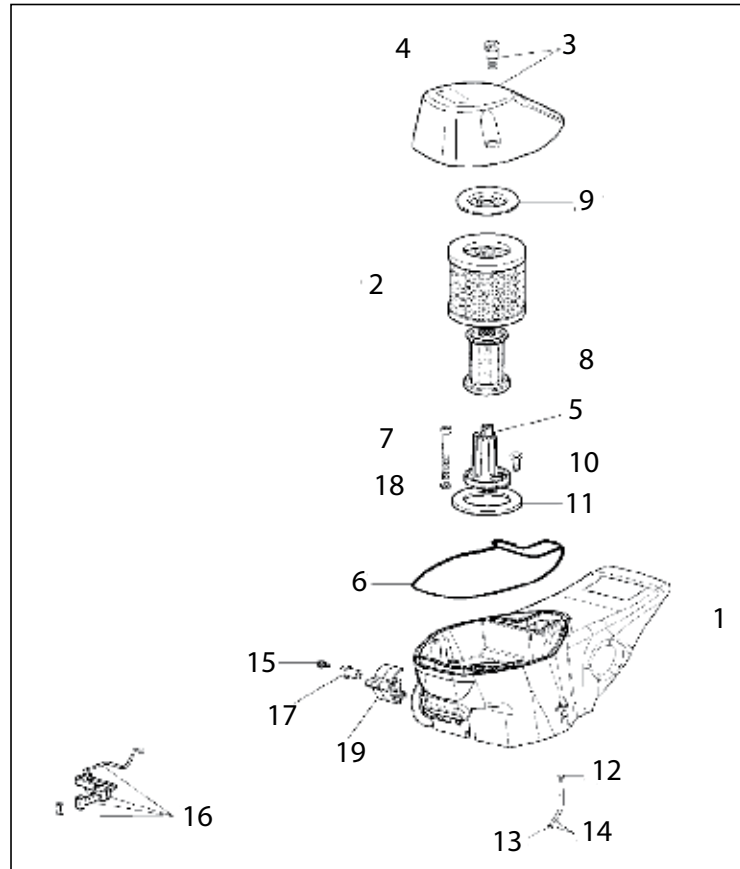

Key #	Part No.	Description	MSRP
J01	576438	Cylinder Cover for 680ES	€ 72.00
J02	71752	Air Filter Canister, Polyester	€ 17.60
J03	530473	Air Filter Cover	€ 19.70
J04	73992	Filter Cover Screw	€ 2.60
J05	73338	Air Filter Mount	€ 29.00
J06	71756	Filter Cover Gasket	€ 10.35
J07	71771	Screw, Cylinder Cover, Long, Socket Head	€ 1.20
J08	73336	Internal Screen	€ 10.35
J09	71758	Air Filter Mount Screw	€ 10.90
J10	73337	Filter Support Screw	€ 0.65
J11	73335	Filter Canister Gasket	€ 7.25
J12	71472	O-Ring	€ 0.65
J13	71760	Tube Clamp	€ 0.65
J14	505382	Compensator Tube	€ 3.15
J15	576459	Screw, Torx T27	€ 0.50
J16	577628	Throttle rod assembly for 680ES	€ 10.00
J16	576461	Support Slide Control for 680ES	€ 1.00
J17	73897	Washer	€ 0.65
J18	576460	Multifunction lever, 680ES	€ 1.50