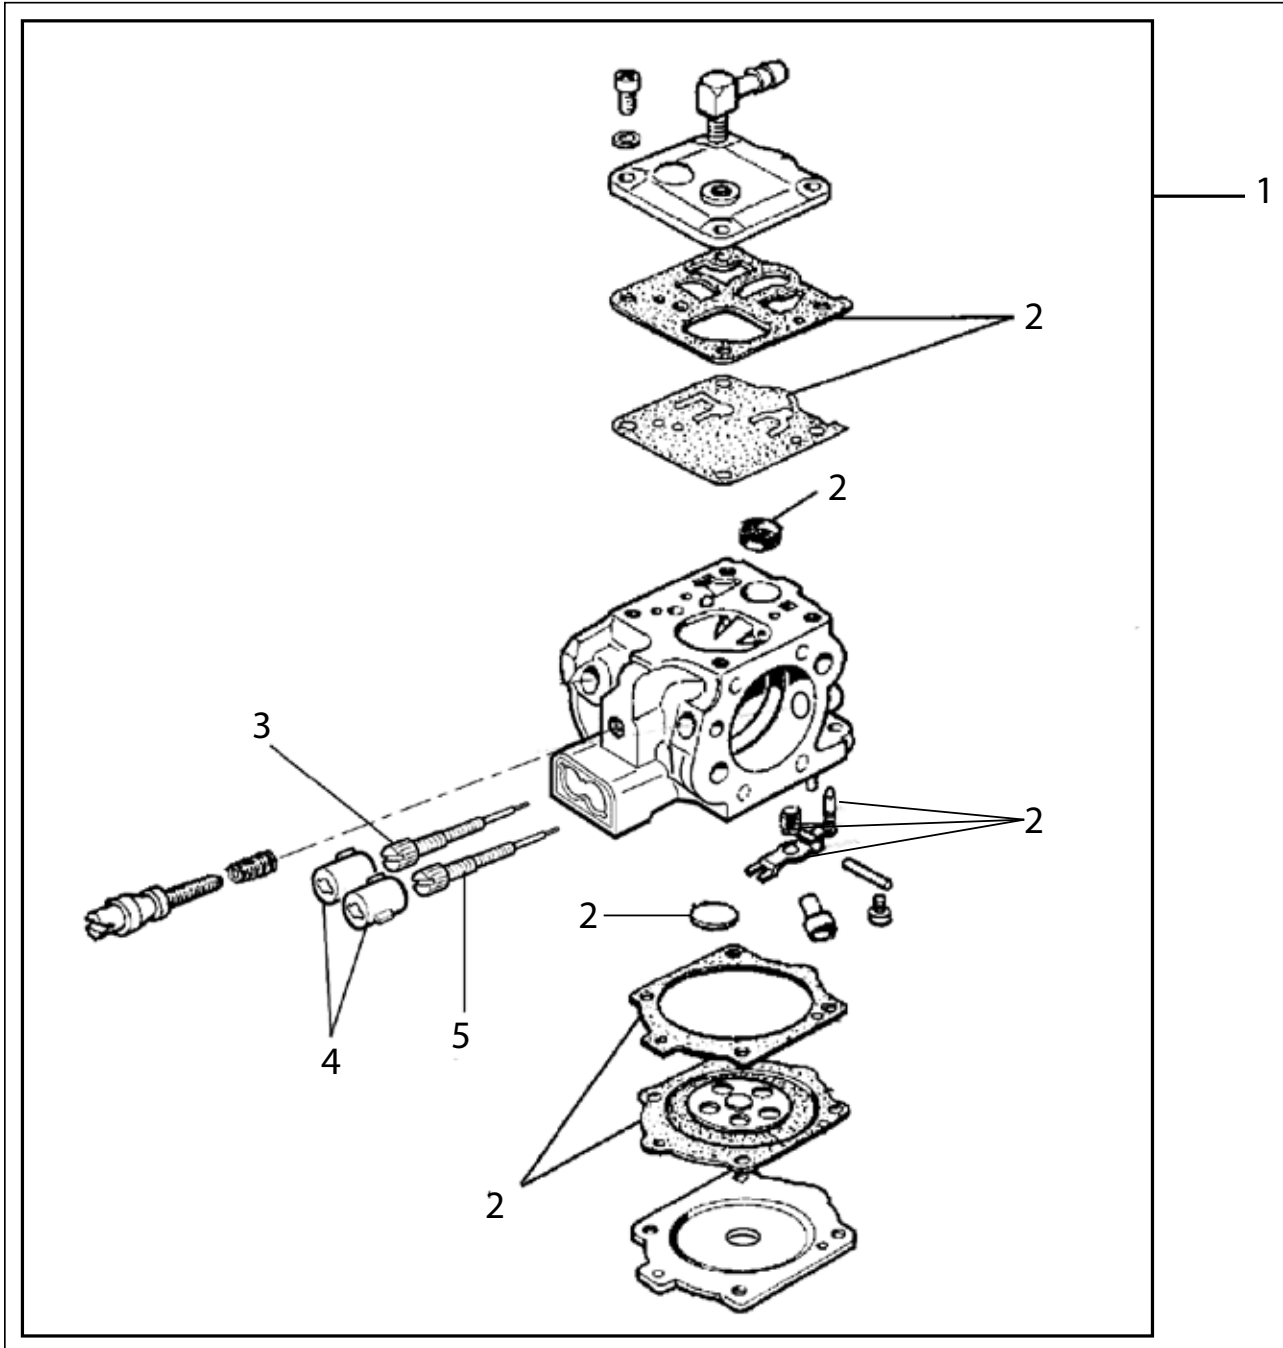

Key #	Part No.	Description	MSRP
M01	577754	Carburetor, Walbro WJ-136	€ 133.00
M02	73996	Carburetor Repair Kit	€ 32.10
M03	577633	Needle Screw High, 680ES Carburetor	€ 11.00
M04	577635	Limiter Cap	€ 5.00
M05	577634	Needle Screw Low, 680ES Carburetor	€ 11.00