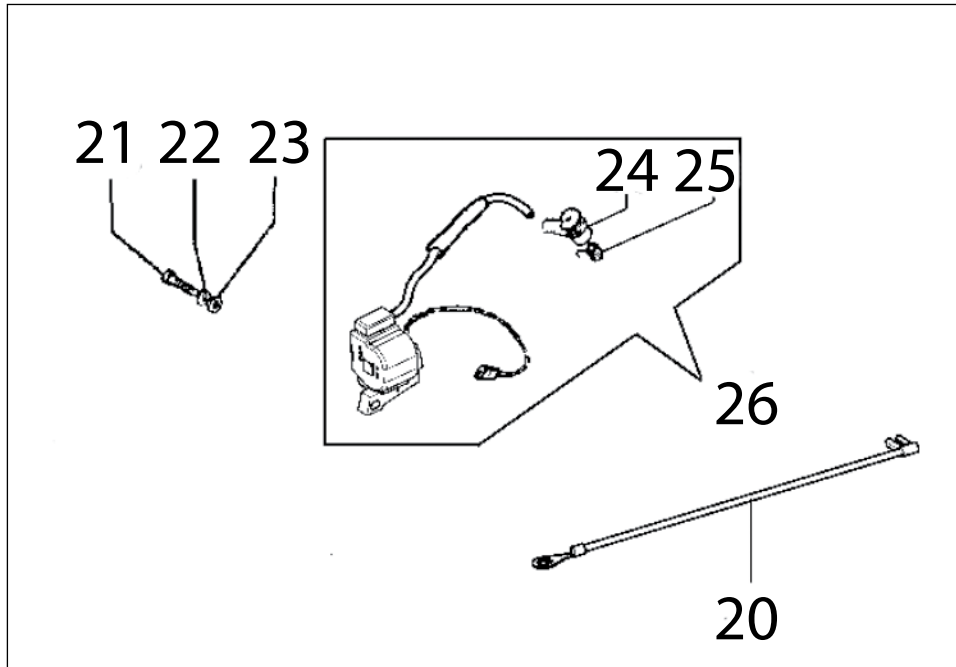

Key #	Part No.	Description	MSRP
C20	576463	Cable, 680ES	€ 10.00
C21	73914	Screw m4x20	€ 0.80
C22	73285	Wave Washer, 4.5mm	€ 0.65
C23	73890	Washer	€ 0.65
C24	73241	Spark Plug cap and spring kit	€ 11.40
C25	73917	Spark Plug Spring	€ 2.35
C26	576437	Ignition Coil 680ES	€ 110.00