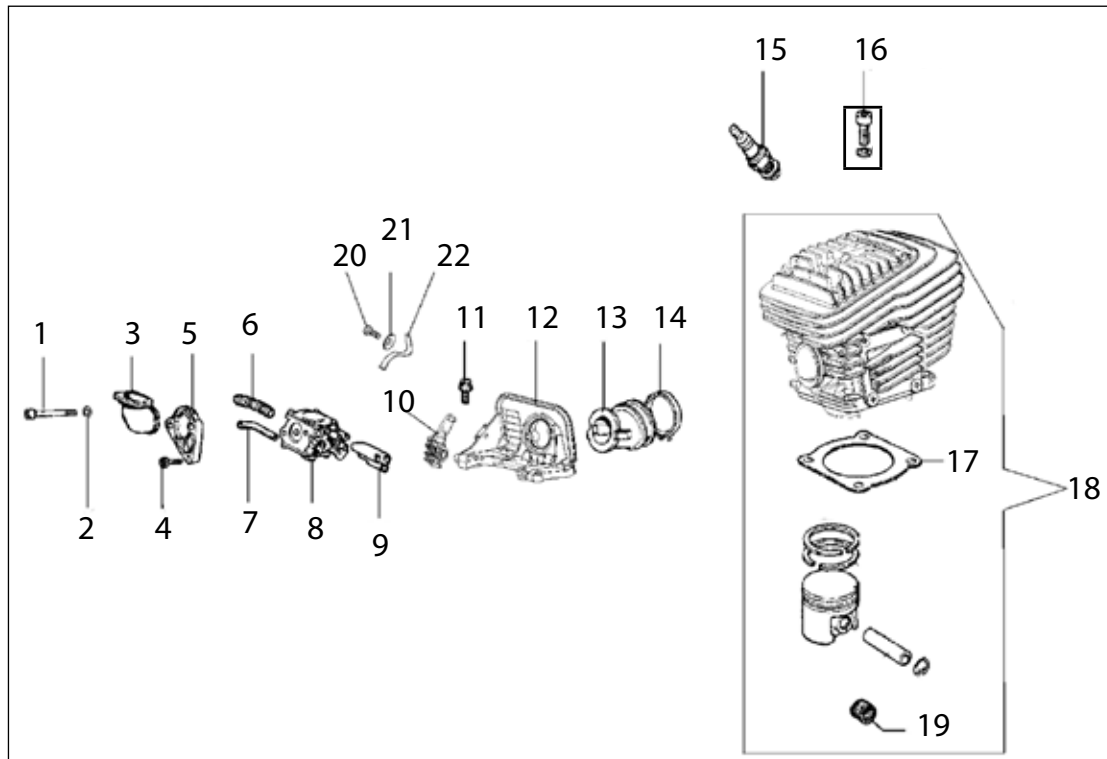

Key #	Part No.	Description	MSRP
D01	505469	Wallwalker® Sidearm Screw	€ 0.90
D02	73897	Washer	€ 0.65
D03	71735	Intake Manifold	€ 10.35
D04	73901	Intake Manifold Flange Screw	€ 0.65
D05	73947	Intake Manifold Flange	€ 16.60
D06	73888	Carburetor Spring	€ 0.90
D07	545877	Carburetor Pulse Tube	€ 2.10
D08	577754	Carburetor, Walbro WJ-136 680ES	€ 133.00
D09	517547	Screw Guide	€ 3.15
D10	576462	Multifunction Acuator for 680ES	€ 1.50
D11	73866	Screw	€ 0.65
D12	576435	Carburetor Support Bracket for 680ES	€ 24.00
D13	73868	Intake Manifold	€ 12.45
D14	545870	Intake Manifold Clamp	€ 9.35
D15	514770	Spark Plug	€ 3.90
D16	73874	Cylinder Bolt & washer	€ 0.90
D17	545874	Gasket, Base	€ 8.30
D18	548084	Complete Piston/Cylinder Assembly	€ 271.20
D19	73869	Wrist Pin Needle Bearing	€ 16.60
D20	577630	Screw, 680ES Motor	€ 2.00
D21	577629	Washer, 680ES Motor	€ 2.50
D22	577631	Detent Spring, 680ES Motor	€ 2.50