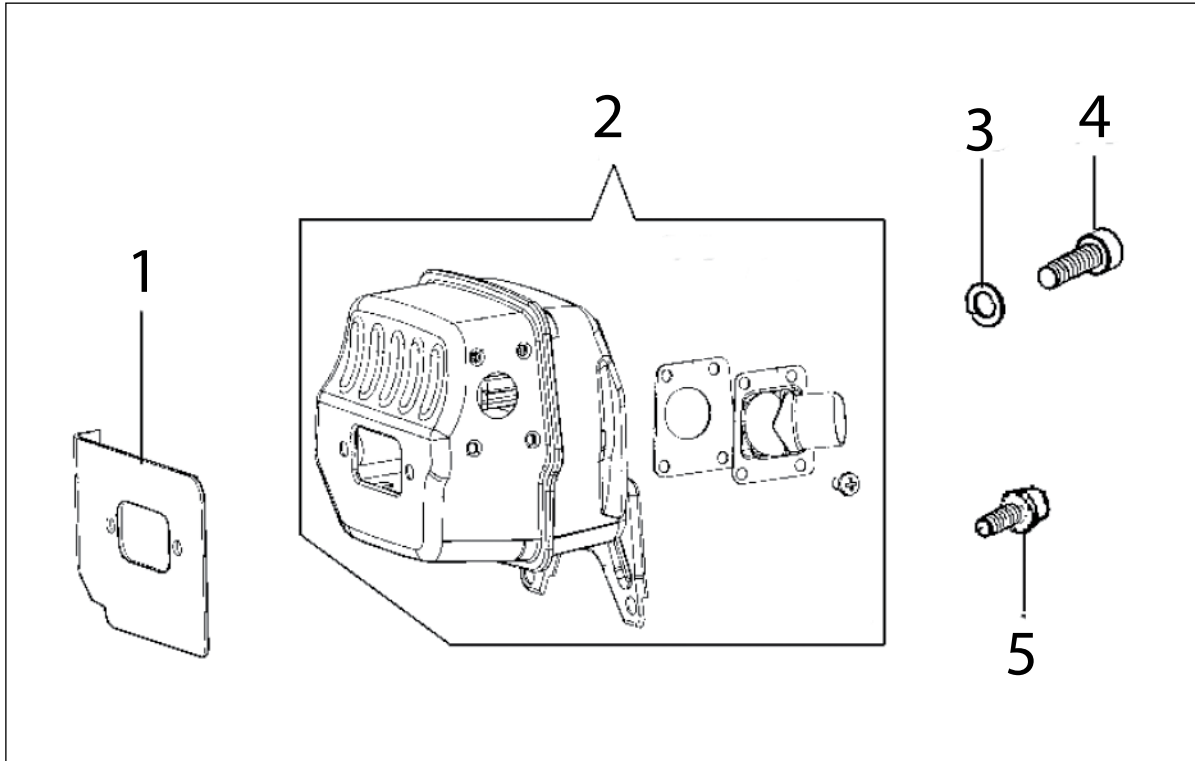

Key #	Part No.	Description	MSRP
E01	545875	Cylinder to Muffler Gasket	€ 2.10
E02	545872	Muffler Assembly	€ 102.50
E03	73327	Washer, serrated	€ 0.50
E04	73883	Muffler Mounting Screw	€ 0.90
E05	73866	Screw, starter cover, lower muffler	€ 0.65