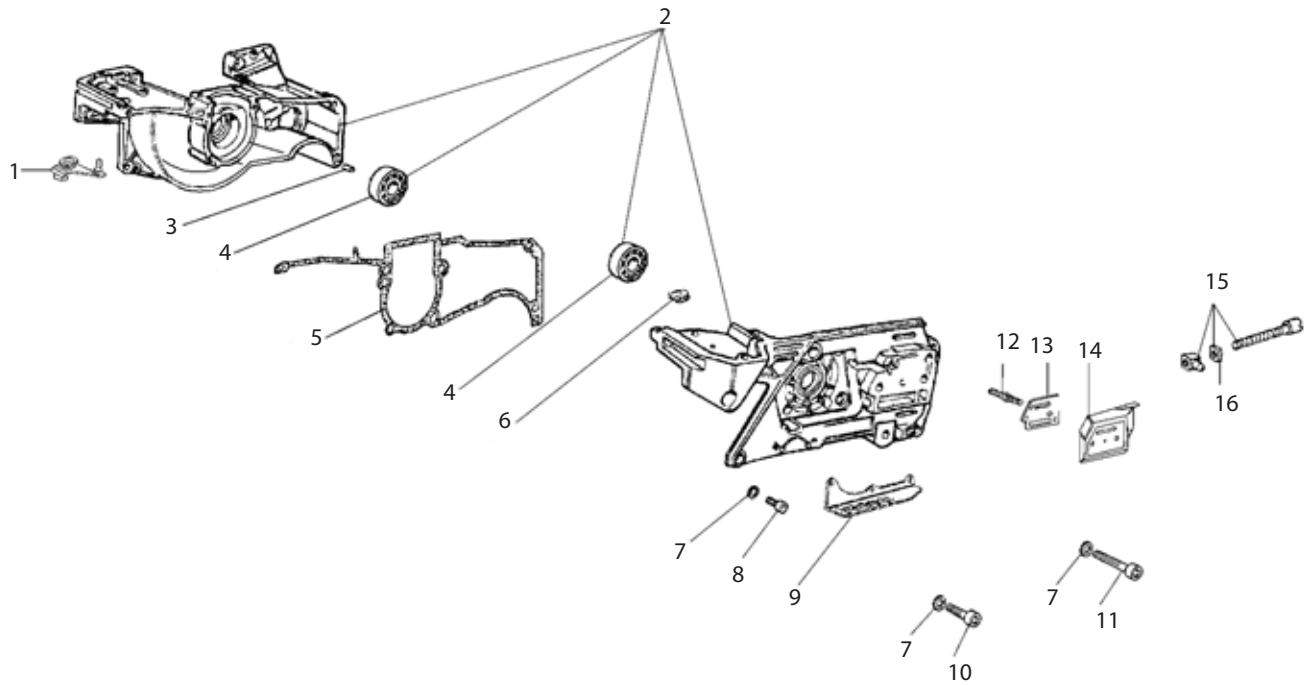

Key #	Part No.	Description
D01	505469	Wallwalker® Sidearm Screw
D02	73897	Washer
D03	71735	Intake Manifold
D04	73901	Intake Manifold Flange Screw
D05	73947	Intake Manifold Flange
D06	73888	Carburetor Spring
D07	545877	Carburetor Pulse Tube
D08	577754	Carburetor, Walbro WJ-136 680ES
D09	517547	Screw Guide
D10	576462	Multifunction Acuator for 680ES
D11	73866	Screw
D12	576435	Carburetor Support Bracket for 680ES
D13	73868	Intake Manifold
D14	545870	Intake Manifold Clamp
D15	514770	Spark Plug
D16	73874	Cylinder Bolt & washer
D17	545874	Gasket, Base
D18	548084	Complete Piston/Cylinder Assembly
D19	73869	Wrist Pin Needle Bearing
D20	577630	Screw, 680ES Motor
D21	577629	Washer, 680ES Motor
D22	577631	Detent Spring, 680ES Motor

Key #	Part No.	Description
G01	73931	Sprocket Sealing Ring
G02	73949	Outer Crankcase Seal Body
G03	73940	Pump Body Bolt
G04	73285	Wave Washer, 4.5 mm
G05	73945	Clutch Spacer Washer
G06	70949	680/695 Drive Sprocket
G07	73939	Clutch Needle Bearing
G08	71520	Clutch Cup
G09	73941	Clutch Spacer Washer, Inside
G10	71419	Clutch Assembly
G11	73943	Clutch Spring