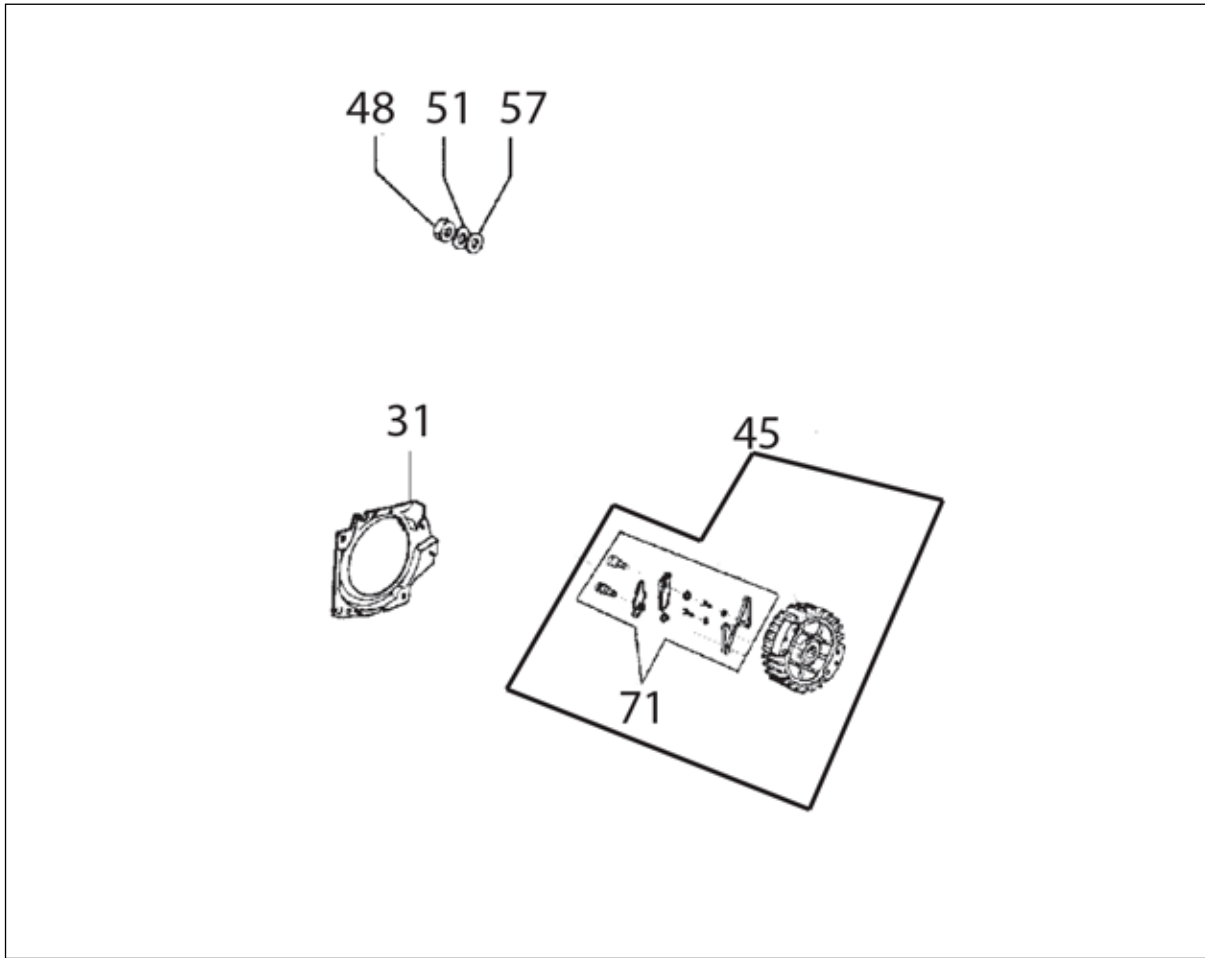

SERVICE ITEMS

680ES Petrol Concrete Saw

Key #	Part No.	Description
Above	71700	Gas Saw Service Tool Kit, includes all items shown above
1	71521	Scrench 13-19 mm
2	71541	Pressure Gauge Bulb
3	71542	Coil/Flywheel Timing Shim
4	71543	Cylinder Assembly Clamps & Piston Stop
5	71544	Manifold Assembly Tool
6	71546	Shock Absorber Tool
7	71547	Spark Tester
8	71548	Flywheel Disassembly Tool
9	71550	Limiter Cap Puller
10	71565	Electronic Tachometer
11	71569	Induction Seal Flange with Screws
12	71570	Exhaust Seal Flange with Screws
13	71573	Tuning Screwdriver
14	73461	Flywheel Puller
15	73425	Fuel Tank Pressure Cap
16	73462	Main Bearing Driver Tool
Not Shown	71734	Gasket Set
Not Shown	70249	14T Bar Nose Sprocket Repair Kit
Not Shown	71625	Carburetor Tuning Kit
Not Shown	571229	2-Stroke Oil, 25:1 Mix, 100 ml (6-Pack)
Not Shown	571230	2-Stroke Oil, 25:1 Mix, 100 ml (24-Pack)

Key #	Part No.	Description
A01	73230	Bolt
A02	530208	Starter Rope Handle
A03	73904	Starter Rope
A04	531103	Starter Coil Spring & Housing
A05	71451	Starter Case Plate
A06	505380	Recoil Housing Screw
A07	528661	Starter Rope Pulley
A08	73905	Starter Pulley Washer
A09	73907	Starter Pulley Screw
A10	528637	Starter Cover Assembly
A11	530367	Starter Assembly Washer
A12	532026	Spring Housing Washer
A13	508853	Starter Assembly Cap

Key #	Part No.	Description
C20	576463	Cable, 680ES
C21	73914	Screw m4x20
C22	73285	Wave Washer, 4.5mm
C23	73890	Washer
C24	73241	Spark Plug cap and spring kit
C25	73917	Spark Plug Spring
C26	576437	Ignition Coil 680ES