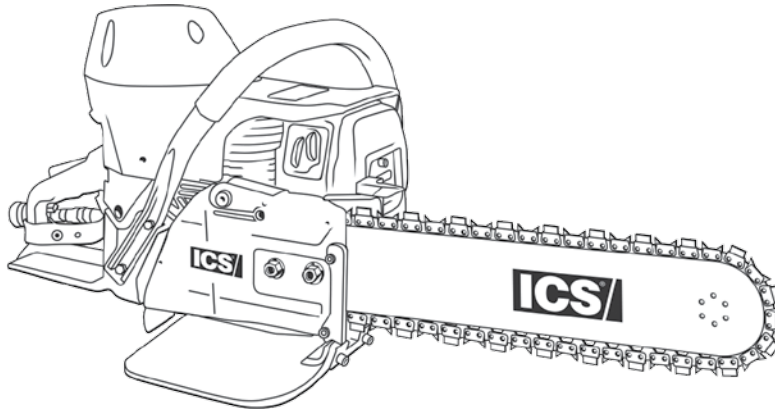

**Diamond Tools and Equipment
for Construction and Infrastructure**

Replacement Parts & Accessories Price List

680ES Petrol Concrete Saw

Effective July 1, 2015

TABLE OF CONTENTS

680ES Petrol Concrete Saw

ITEM DESCRIPTION	KEY	PAGE
680GC Petrol Saw Service Items	n/a	1
Starter Assembly -	A	2
Flywheel & Starter Pawl Assembly	B	3
Ignition Assembly -	C	4
Cylinder & Intake Assembly	D	5
Muffler Assembly	E	6
Crankshaft Assembly	F	7
Clutch Assembly	G	8
Crankcase Assembly	H	9
Fuel Tank & Handle Assembly	I	10
Air Intake Assembly	J	11
WallWalker® & Water Delivery System	K	12
Side Cover Assembly	L	13
Carburetor Repair Kit	M	14