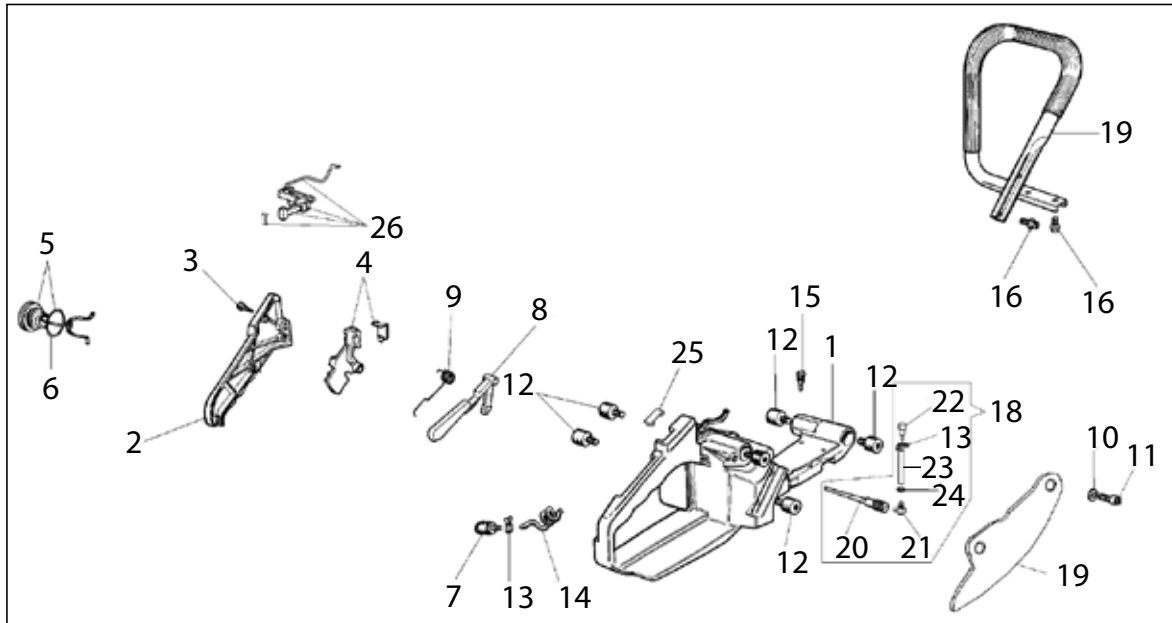

Key #	Part No.	Description
I01	528655	Fuel Tank, 680
I02	531105	Rear Handle Half, Black
I03	73976	Rear Handle Screw
I04	530479	Throttle Lever Assembly
I05	530471	Fuel Cap , 680
I06	73448	Fuel Cap O-Ring
I07	73459	Fuel Filter
I08	532028	Trigger Lockout Lever
I09	73988	Trigger Lockout Lever Spring
I10	73897	Washer
I11	73982	Screw
I12	73980	Shock Absorber
I13	71588	Clip, Fuel Filter
I14	73375	Fuel Line
I15	73270	Bumper, Shock Absorber, Fuel Tank Top
I16	73983	Front Handle Bolt
I17	545971	Front Handle
I18	71748	Fuel Breather Complete
I19	71766	Water Deflector, Bottom
I20	71751	Breather Tube Body
I21	71759	Breather Tube Elbow
I22	71761	Fuel Breather, Remote
I23	71777	Breather Tube Extension
I24	71760	Tube Clamp
I25	581117	Plug, Fuel Tank and Handle Assembly for 680ES
I26	577628	Throttle Assembly