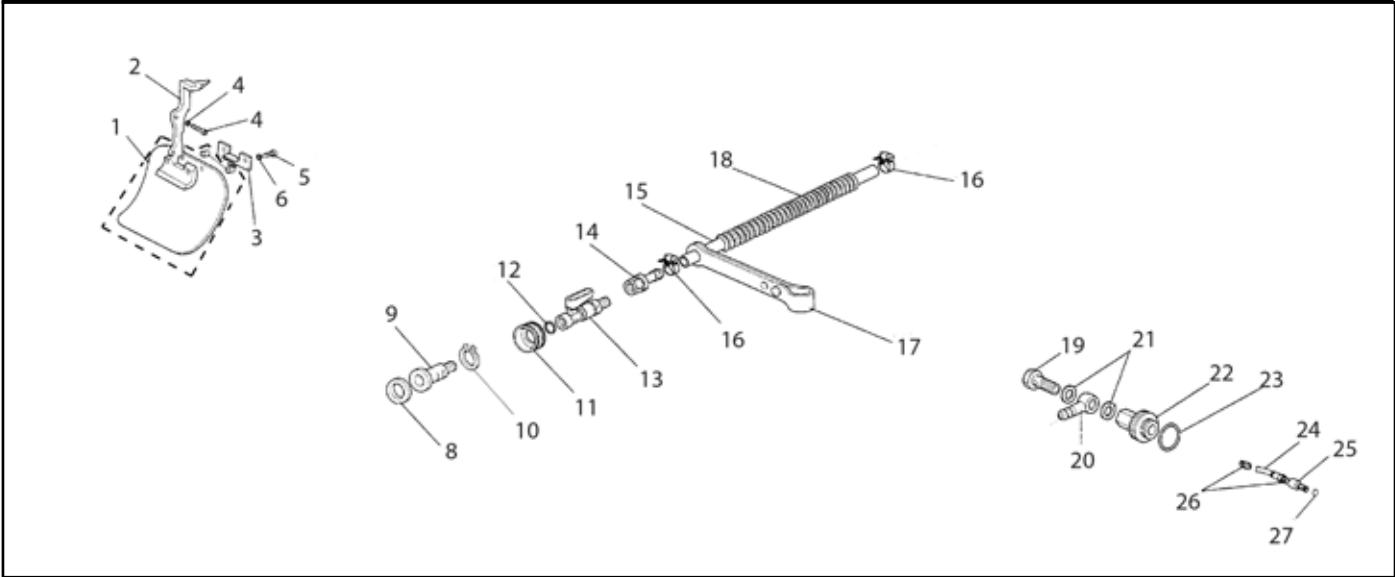

Key #	Part No.	Description
K01	576680	Guard Flap Kit
K02	71532	WallWalker® Lever Arm
K03	71531	Guard Flap Clamp
K04	505469	Screw & Washer
K05	71479	WallWalker® Flap Screw
K06	73951	Washer
K08	71469	Water Hose Gasket
K09	545975	Fitting
K10	545976	Clip
K11	71457	Ring Nut
K12	71468	Water Hose O-Ring
K13	71458	Water Shut-Off Valve
K14	71454	Barb Fitting, 1/4 male thread
K15	71455	Tube
K16	71465	Hose Clamp
K17	71461	Hose Hanger
K18	71464	Water Hose Cover
K19	71463	Water Hose Screw
K20	71453	Fitting
K21	71456	Copper Washer
K22	73923	Water Tank Cap
K23	73448	Fuel Cap O-Ring
K24	71459	Tube
K25	71470	Fitting
K26	71471	Fitting
K27	71472	O-Ring