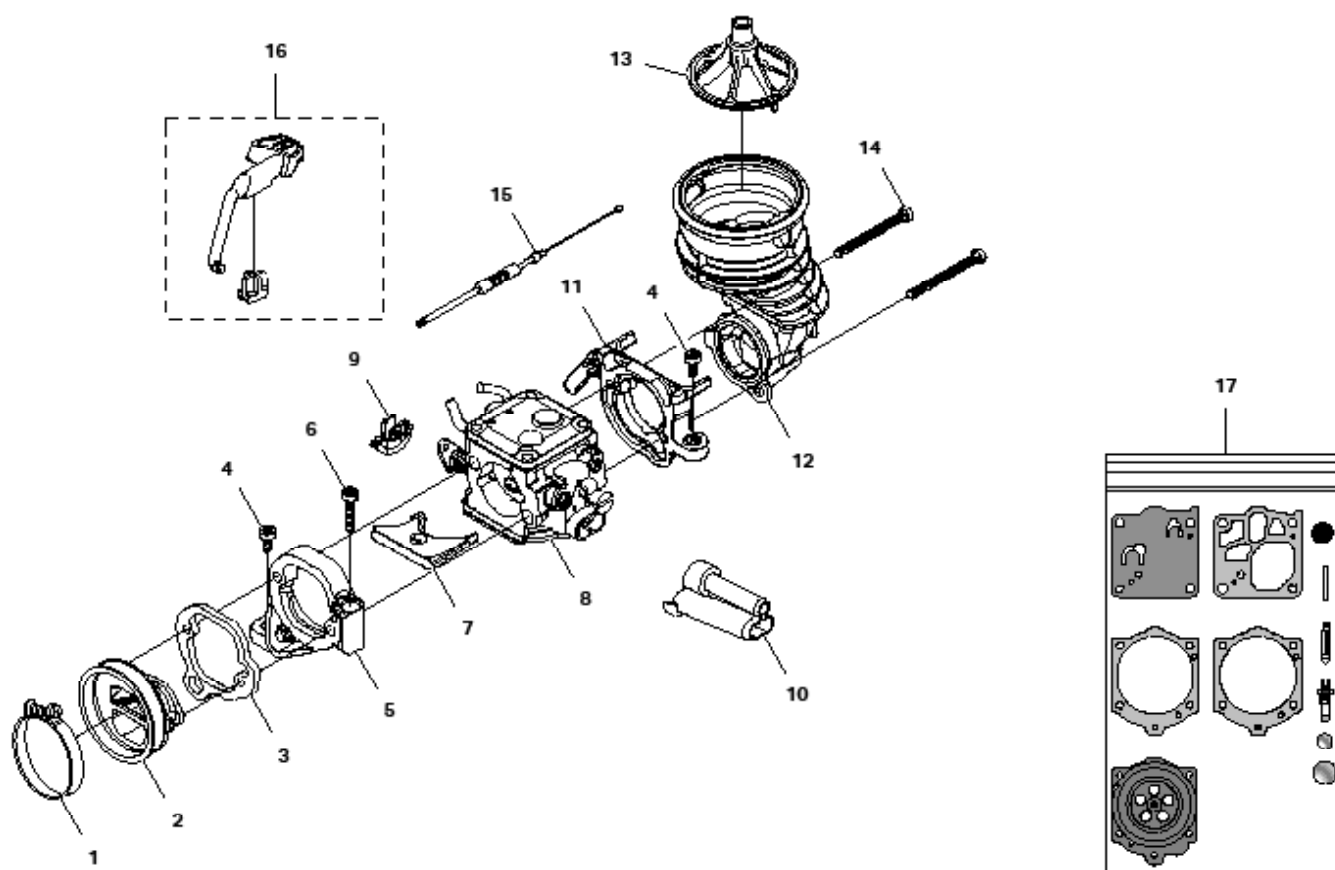

Key #	Part No.	Description	MSRP
I01	544069	INLET BOOT CLAMP	6.75 €
I02	544070	INLET BOOT	51.75 €
I03	544071	FLANGE	13.20 €
I04	544072	FLANGE CLUTCH SIDE SCREW	2.60 €
I05	544073	FLANGE BRACKET	14.25 €
I06	544065	SCREW	2.35 €
I07	544074	SEPARATOR PLATE	18.65 €
I08	544075	CARBURETOR (WALBRO RWJ-5A)	244.30 €
I09	544111	THROTTLE CABLE LEVER	2.85 €
I10	576178	ADJUSTMENT GUIDE	CALL
I11	544112	MANIFOLD BRACKET	4.95 €
I12	544113	AIR INTAKE MANIFOLD	18.15 €
I13	544114	AIR FILTER BRACKET	6.75 €
I14	544115	CARBURETOR MOUNTING SCREW	2.85 €
I15	543975	THROTTLE CABLE ASSEMBLY	38.30 €
I16	544117	CHOKE LEVER	9.85 €
I17	576161	CARBURETOR REPAIR KIT (Only for 695XL, will not fit 695GC/F4/PG)	CALL