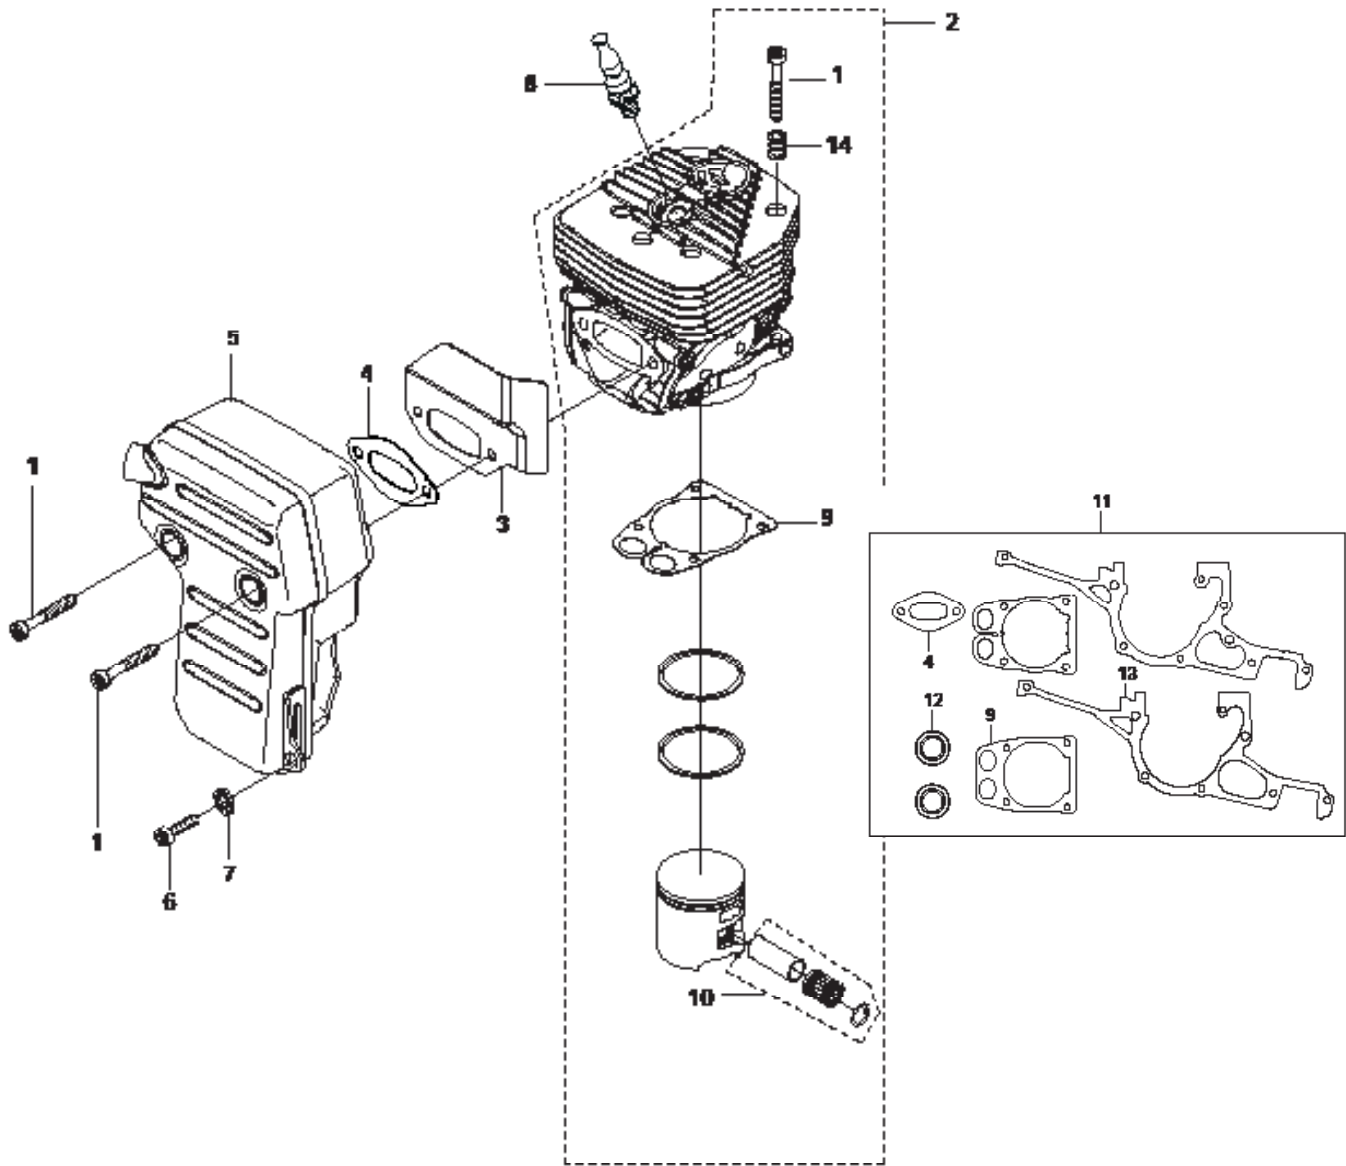

Key #	Part No.	Description	MSRP
E01	543942	CYLINDER/MUFFLER SCREW (2)	2.85 €
E02	545873	PISTON/CYLINDER KIT	488.55 €
E03	543844	HEAT DEFLECTOR	10.90 €
E04	543938	MUFFLER GASKET	3.90 €
E05	543845	MUFFLER	40.40 €
E06	543846	LOWER MUFFLER MOUNTING SCREW	1.95 €
E07	543847	MUFFLER MOUNTING WASHER	2.85 €
E08	576166	DECOMPRESSION VALVE	CALL
E09	576165	CYLINDER BASE GASKET	CALL
E10	543949	NEEDLE BEARING	14.50 €
E11	543936	GASKET KIT	26.95 €
E12	543931	SEALING RING	10.90 €
E13	543933	CRANKCASE GASKET	21.75 €