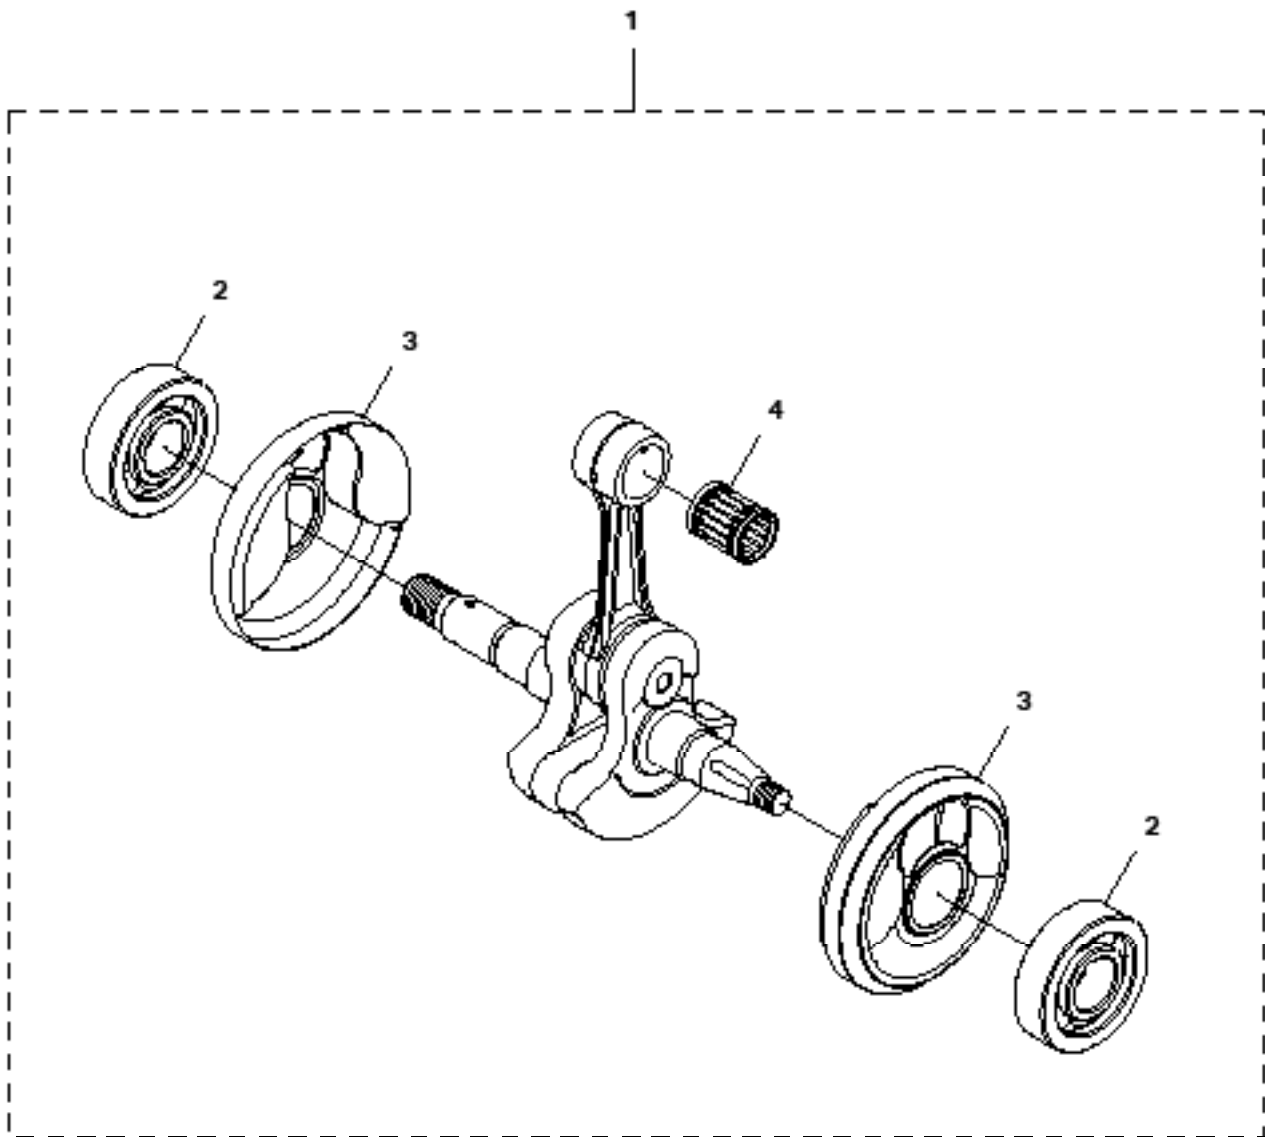

Key #	Part No.	Description	MSRP
G01	543952	CRANKSHAFT ASSEMBLY	271.20 €
G02	543934	MAIN BEARING	20.70 €
G03	543953	CRANKSHAFT SHIELD	19.70 €
G04	543949	NEEDLE BEARING	14.50 €