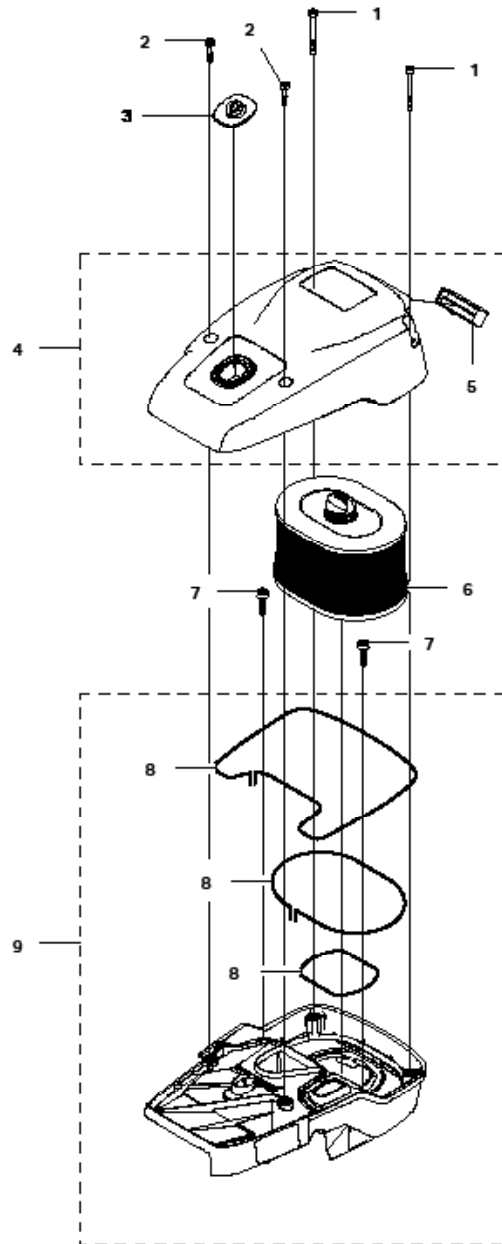

Key #	Part No.	Description	MSRP
D01	543899	SIDE COVER ASSEMBLY	195.65 €
D02	543900	SIDE COVER NUT	20.70 €
D03	543901	SIDE COVER NUT CIRCLIP	1.85 €
D04	543902	TENSIONER COVER PLATE	10.35 €
D05	543903	SCREW, SIDE COVER CAP	0.55 €
D06	543904	TENSIONER	65.25 €

Key #	Part No.	Description	MSRP
F01	543929	CRANKCASE ASSEMBLY	597.20 €
F02	543930	CRANKCASE SCREW	2.60 €
F03	543931	SEALING RING	10.90 €
F04	543932	GUIDE BUSHING	3.90 €
F05	543933	CRANKCASE GASKET	21.75 €
F06	543934	MAIN BEARING	20.70 €
F07	543935	RUBBER BUSHING	3.65 €
F08	543936	GASKET KIT	26.95 €
F09	543937	CYLINDER BASE GASKET	3.40 €
F10	543938	MUFFLER GASKET	3.90 €
F11	544129	BAR STUD KIT	69.35 €
F12	543941	BAR BRACKET FASTENER	2.85 €

Key #	Part No.	Description	MSRP
I01	544069	INLET BOOT CLAMP	6.75 €
I02	544070	INLET BOOT	51.75 €
I03	544071	FLANGE	13.20 €
I04	544072	FLANGE CLUTCH SIDE SCREW	2.60 €
I05	544073	FLANGE BRACKET	14.25 €
I06	544065	SCREW	2.35 €
I07	544074	SEPARATOR PLATE	18.65 €
I08	544075	CARBURETOR (WALBRO RWJ-5A)	244.30 €
I09	544111	THROTTLE CABLE LEVER	2.85 €
I10	576178	ADJUSTMENT GUIDE	CALL
I11	544112	MANIFOLD BRACKET	4.95 €
I12	544113	AIR INTAKE MANIFOLD	18.15 €
I13	544114	AIR FILTER BRACKET	6.75 €
I14	544115	CARBURETOR MOUNTING SCREW	2.85 €
I15	543975	THROTTLE CABLE ASSEMBLY	38.30 €
I16	544117	CHOKE LEVER	9.85 €
I17	576161	CARBURETOR REPAIR KIT (Only for 695XL, will not fit 695GC/F4/PG)	CALL