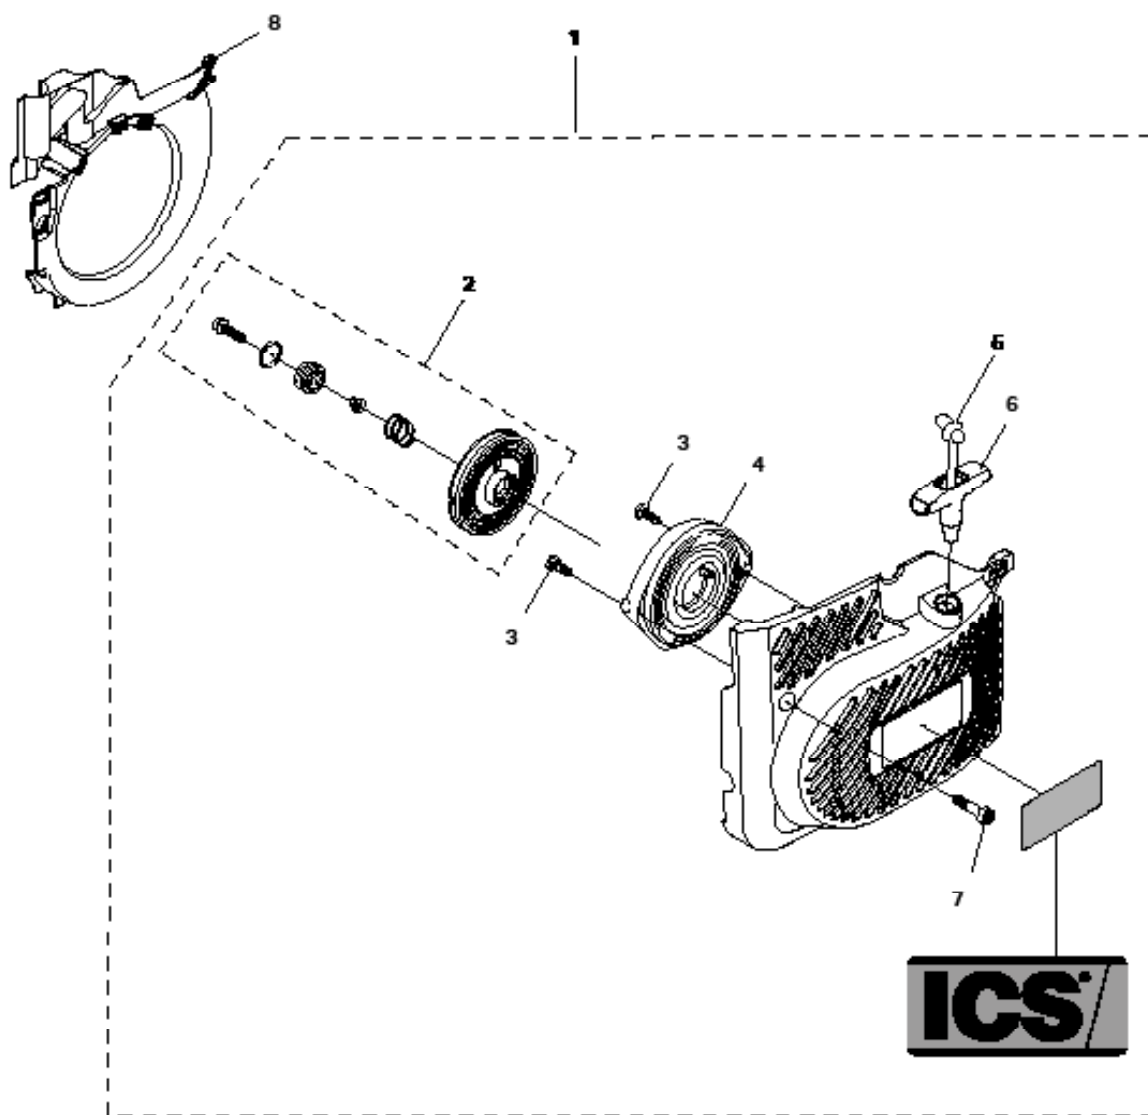

Key #	Part No.	Description	MSRP
A01	544013	STARTER COVER ASSEMBLY	124.20 €
A02	544127	STARTER PULLEY KIT	49.70 €
A03	543974	SCREW	1.85 €
A04	544021	RECOIL SPRING	18.65 €
A05	544023	STARTER CORD	13.20 €
A06	544024	STARTER HANDLE	7.80 €
A07	544012	SCREW	2.60 €
A08	544026	STARTER COVER SHIELD	9.35 €