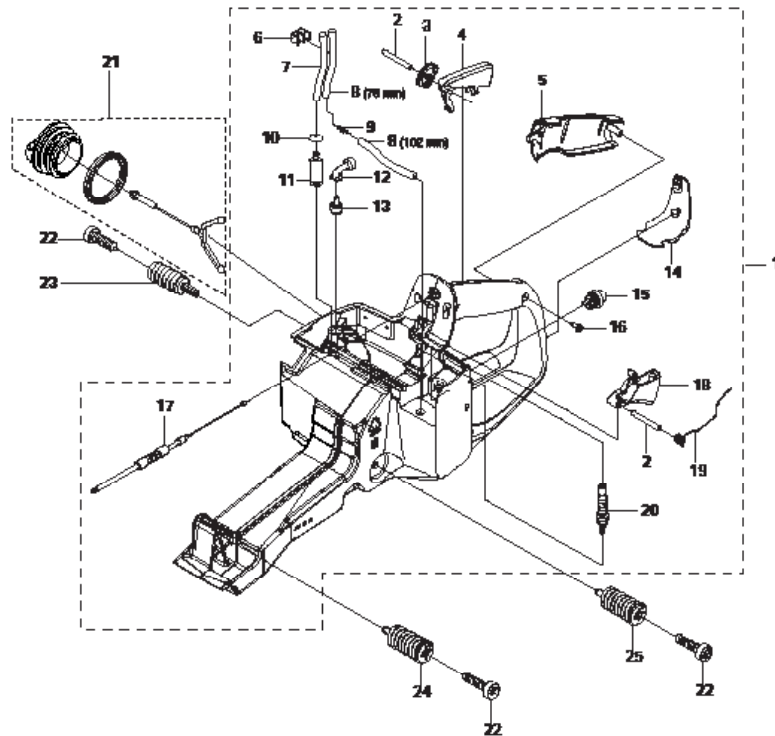

Key #	Part No.	Description	MSRP
K01	543812	FUEL TANK ASSEMBLY	113.85 €
K02	543813	PARALLEL PIN	2.35 €
K03	543814	CABLE LEVER	2.85 €
K04	543815	THROTTLE LOCK OUT LEVER	5.45 €
K05	543816	REAR HANDLE COVER	6.75 €
K06	543818	CLIP	1.60 €
K07	543993	FUEL LINE	7.80 €
K08	543994	CHECK VALVE TUBE	3.90 €
K09	543969	CHECK VALVE	13.20 €
K10	543970	HOSE CLAMP	2.85 €
K11	543971	FUEL FILTER	15.55 €
K12	544990	TANK VENT ELBOW	23.85 €
K13	544122	TANK VENT	13.20 €
K14	543972	REAR HANDLE GROUND SUPPORT	9.35 €
K15	543973	PURGE BULB	15.80 €
K16	543974	REAR HANDLE SCREW	1.85 €
K17	543975	THROTTLE CABLE ASSEMBLY	38.30 €
K18	543976	THROTTLE TRIGGER	6.00 €
K19	543977	TRIGGER SPRING	4.70 €
K20	543995	PURGE BULB TUB	3.65 €
K21	543979	GAS TANK CAP ASSEMBLY	9.35 €
K22	543981	SHOCK ABSORBER SCREW	2.35 €
K23	543982	SHOCK ABSORBER CLUTCH SIDE	13.20 €
K24	543983	SHOCK ABSORBER FRONT	18.65 €
K25	543984	SHOCK ABSORBER FLYWHEEL SIDE	20.70 €