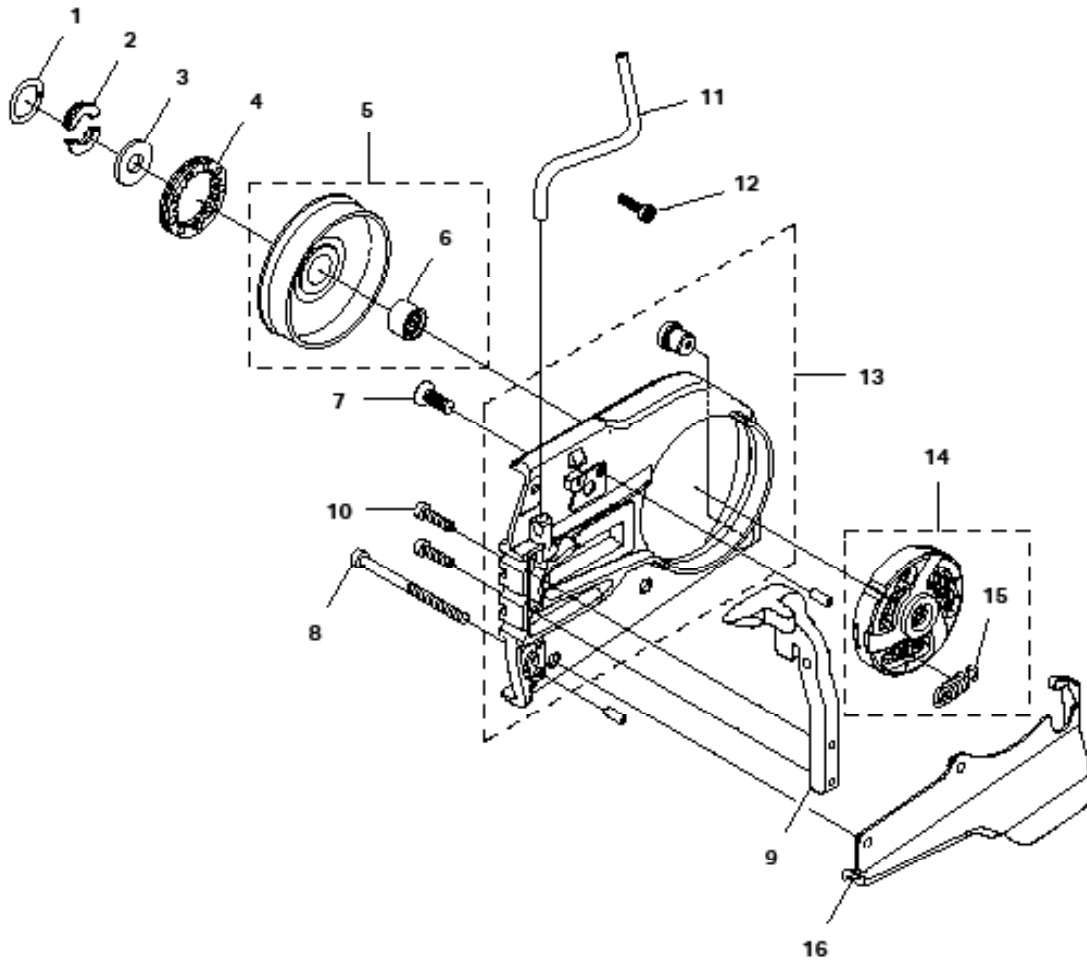

Key #	Part No.	Description	MSRP
C01	543905	RETAINING RING	1.85 €
C02	551384	SPLIT RETAINER, 695 (PAIR)	10.90 €
C03	543907	SPACER	10.90 €
C04	525496	695F4 FORCE4™ SPROCKET	29.00 €
C04	70949	695GC RIM SPROCKET	18.65 €
C05	543909	CLUTCH CUP	114.90 €
C06	543910	NEEDLE BEARING	14.25 €
C07	543911	BAR BRACKET SCREW	4.95 €
C08	543912	CRANK CASE BOLT	11.40 €
C09	544130	WALLWALKER®	113.85 €
C10	543920	WALLWALKER® SCREW	3.90 €
C11	543915	WATER PIPE	10.90 €
C12	546548	WATER PIPE SCREW	1.85 €
C13	543916	BAR BRACKET	184.25 €
C14	547856	CLUTCH KIT	184.25 €
C15	543928	CLUTCH SPRING	6.75 €
C16	544137	SHIELD	7.80 €