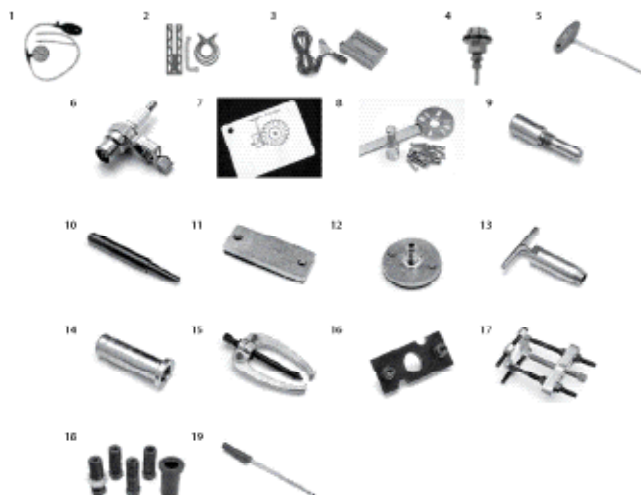

SERVICE ITEMS

695XL Petrol Concrete Saw

Key #	Part No.	Description	MSRP
1	71541	Pressure Gauge Bulb	47.65 €
2	71543	Cylinder Assembly Clamps & Piston Stop	10.35 €
3	71565	Electronic Tachometer	221.50 €
4	73425	Fuel Tank Pressure Cap	73.50 €
5	546191	Workshop Key Torx T27	22.80 €
6	546192	Test Spark Plug	16.35 €
7	546193	Air Gap Gauge	3.15 €
8	546194	Flywheel Puller	48.65 €
9	547277	Piston Stop	1.60 €
10	546196	Wrist Pin Punch	15.30 €
11	546197	Cylinder Seal, Exhaust	18.65 €
12	546198	Cylinder Seal, Inlet Port	54.90 €
13	546289	Puller, Sealing Ring	33.15 €
14	546291	Assembly Punch	17.10 €
15	546292	Universal Puller	173.90 €
16	546293	Grip Plate	81.80 €
17	546294	Bearing Puller	423.35 €
18	546295	Bearing Press	119.05 €
19	546307	Screwdriver, Idle	4.70 €
not shown	546659	Clutch Tool	32.10 €
not shown	544120	Flat Blade Srench	10.90 €
not shown	544119	Torque Srench	11.65 €
not shown	550321	Tuning screwdriver	CALL
not shown	70249	14T Bar Nose Sprocket Repair Kit (for 695GC)	29.00 €
not shown	530046	FORCE4™ Bar Nose Sprocket Repair Kit (for 695F4)	29.00 €
not shown	571229	OIL, 2-STROKE 100ML (6-PACK)	12.45 €
not shown	571230	OIL, 2-STROKE 100ML (24-PACK)	47.65 €