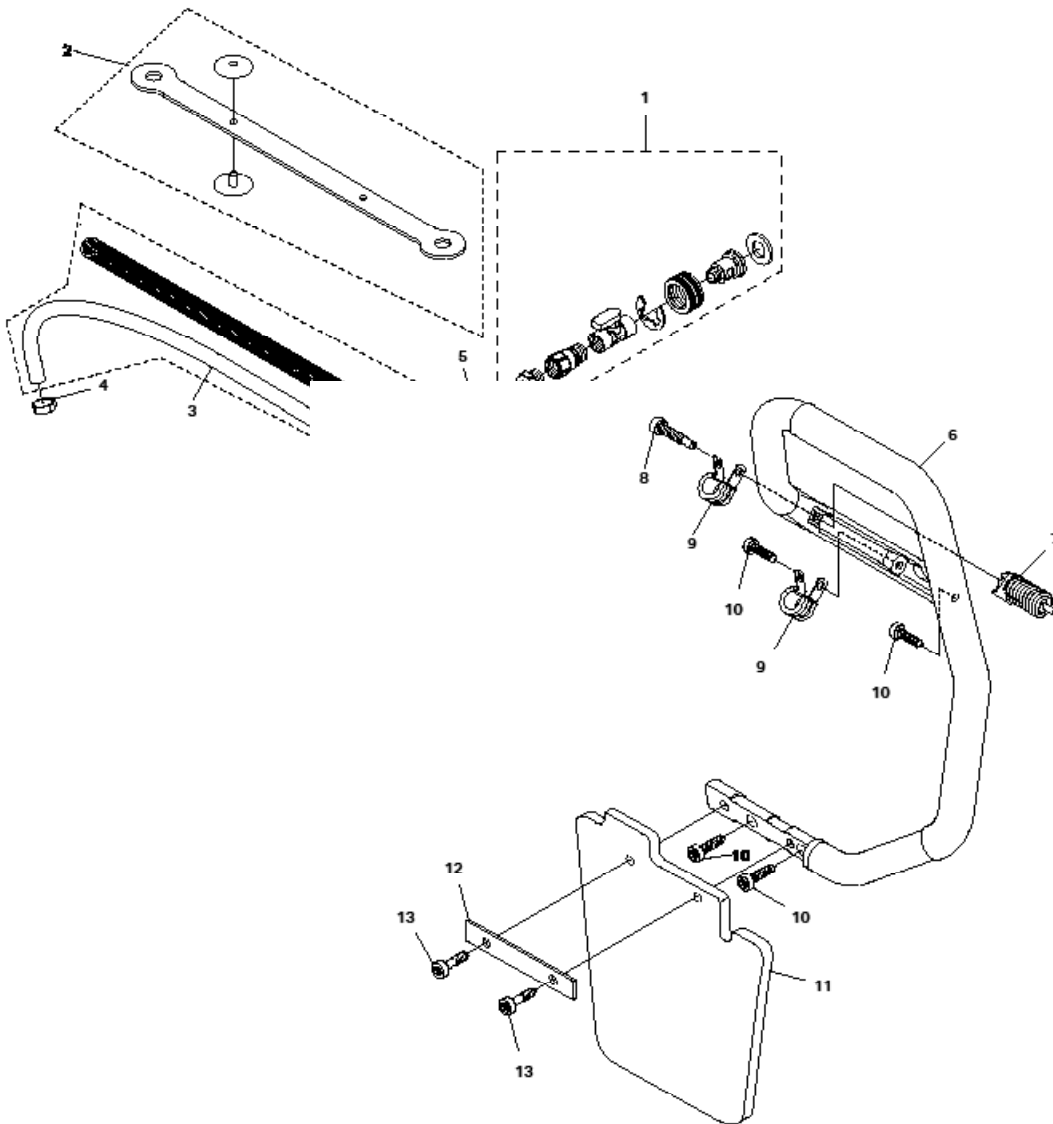

Key #	Part No.	Description	MSRP
L01	543996	WATER HOSE VALVE ASSEMBLY	113.85 €
L02	547969	HOSE HANGER	18.15 €
L03	543999	WATER HOSE WITH PROTECTIVE COVERING	17.35 €
L04	544000	CLAMP, WATER HOSE	4.95 €
L05	544001	CLAMP, WATER HOSE VALVE SIDE	2.85 €
L06	544002	FRONT HANDLE	406.80 €
L07	544003	SHOCK ABSORBER, FRONT HANDLE	20.70 €
L08	543981	SCREW, SHOCK ABSORBERS	2.35 €
L09	544008	CLIP, FRONT HANDLE	4.40 €
L10	544009	SCREW, FRONT HANDLE	2.85 €
L11	576679	MUD FLAP	CALL
L12	544011	BACKING PLATE, MUD FLAP	11.65 €
L13	544012	SCREW, MUD FLAP	2.60 €