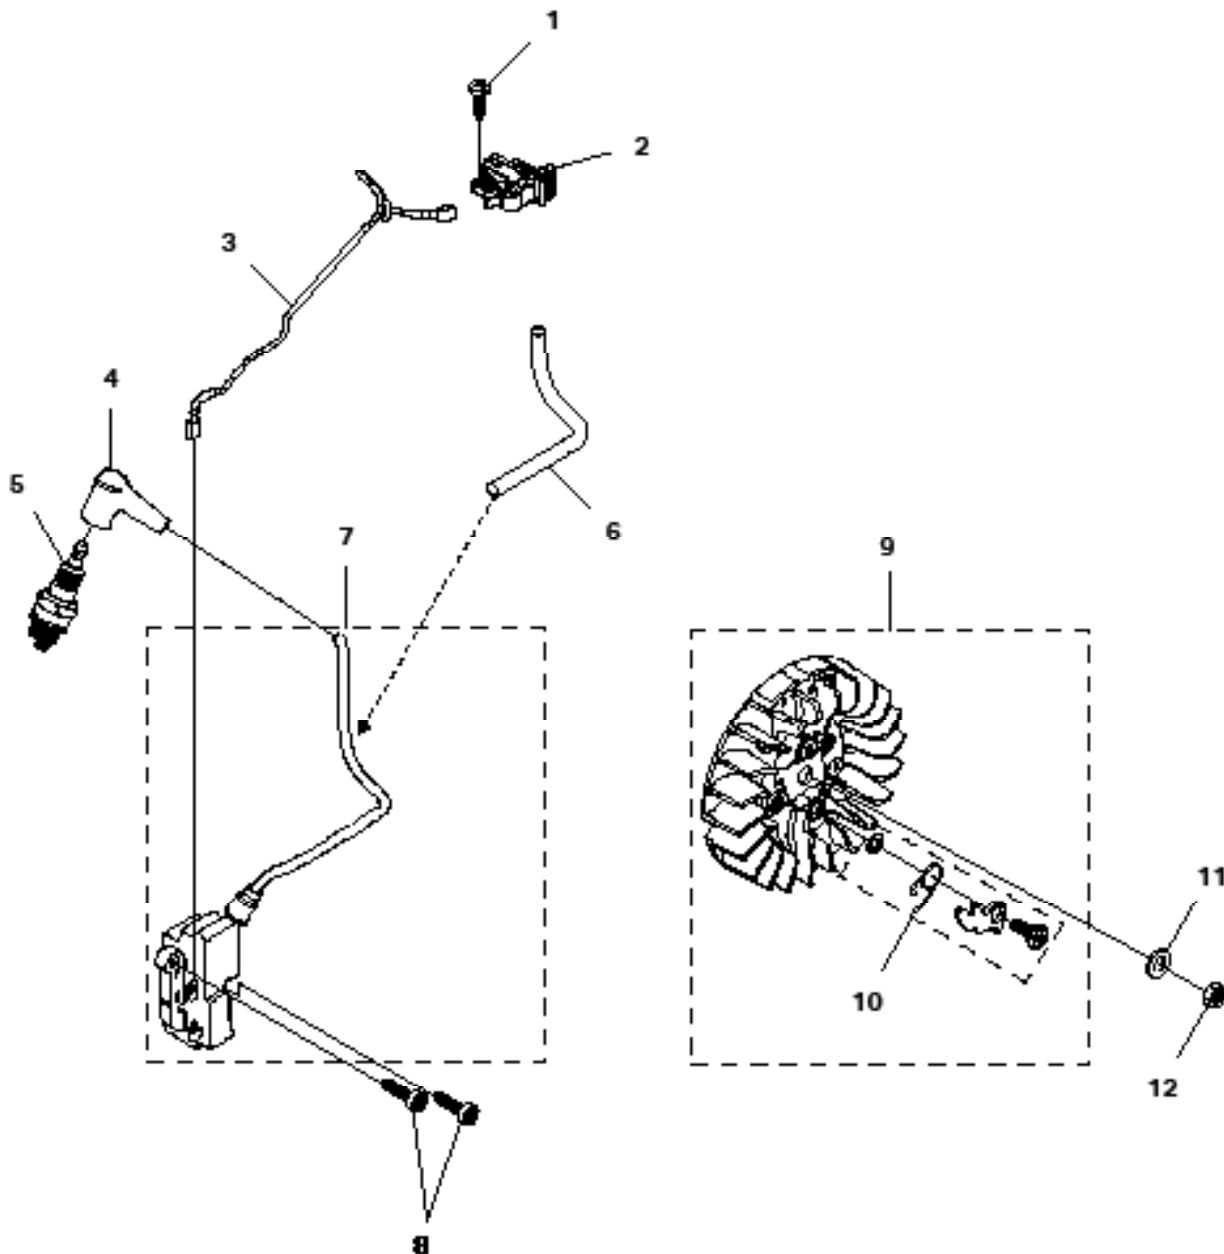

Key #	Part No.	Description	MSRP
B01	544030	STOP SWITCH SCREW	1.85 €
B02	544031	STOP SWITCH	17.60 €
B03	544032	STOP SWITCH CABLE	6.75 €
B04	544033	SPARK PLUG CAP	6.75 €
B05	544034	SPARK PLUG	3.90 €
B06	544035	PROTECTIVE SLEEVE	7.80 €
B07	544036	IGNITION MODULE	114.90 €
B08	544038	IGNITION MODULE SCREW	2.85 €
B09	544053	FLYWHEEL	244.30 €
B10	544125	STARTER PAWL KIT (INCL. TWO OF EACH ITEM)	37.30 €
B11	544058	STARTER WASHER	2.60 €
B12	544059	STARTER NUT	2.85 €