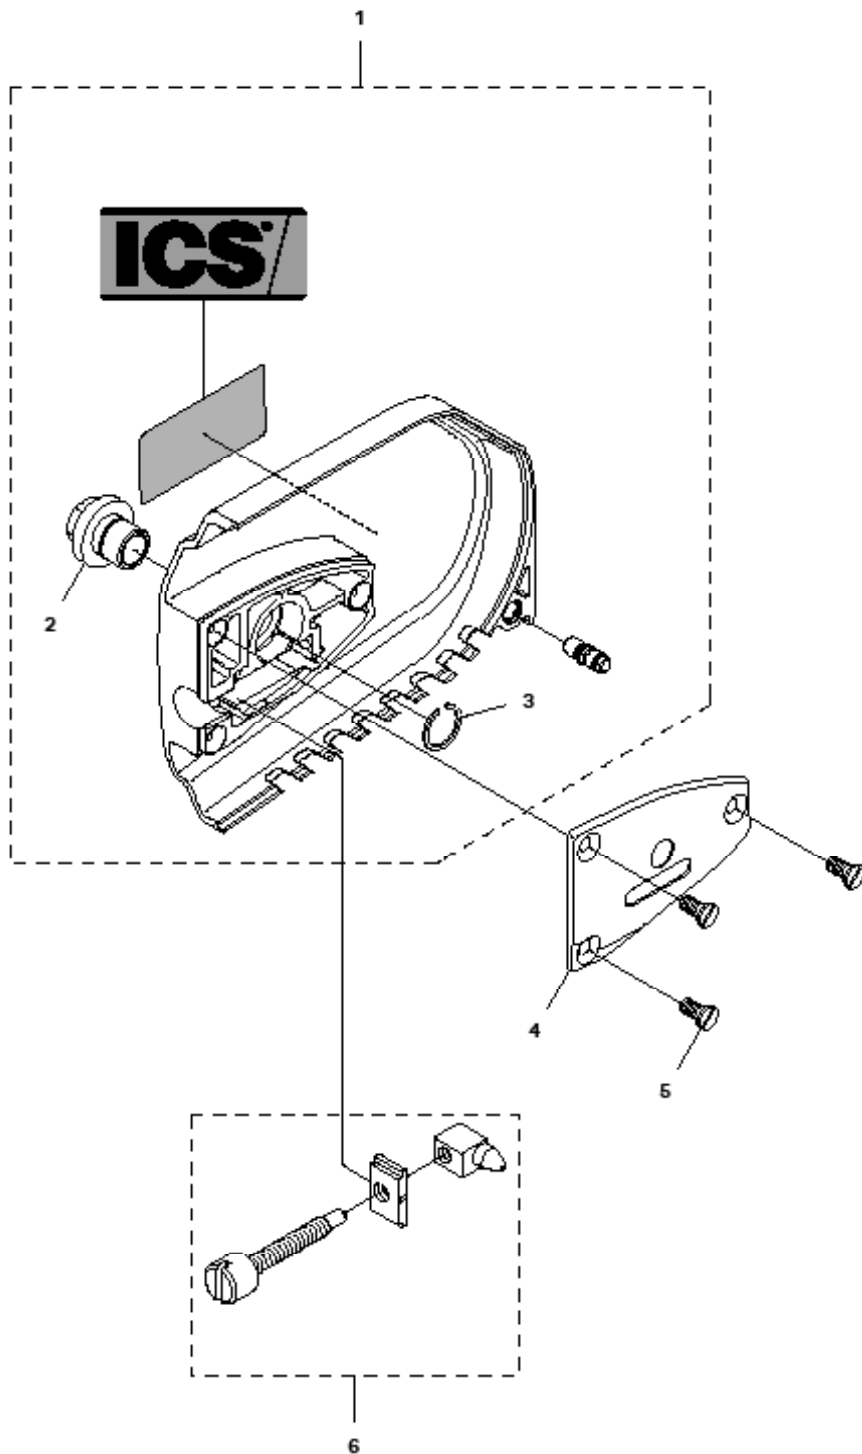

Key #	Part No.	Description	MSRP
D01	543899	SIDE COVER ASSEMBLY	195.65 €
D02	543900	SIDE COVER NUT	20.70 €
D03	543901	SIDE COVER NUT CIRCLIP	1.85 €
D04	543902	TENSIONER COVER PLATE	10.35 €
D05	543903	SCREW, SIDE COVER CAP	0.55 €
D06	543904	TENSIONER	65.25 €