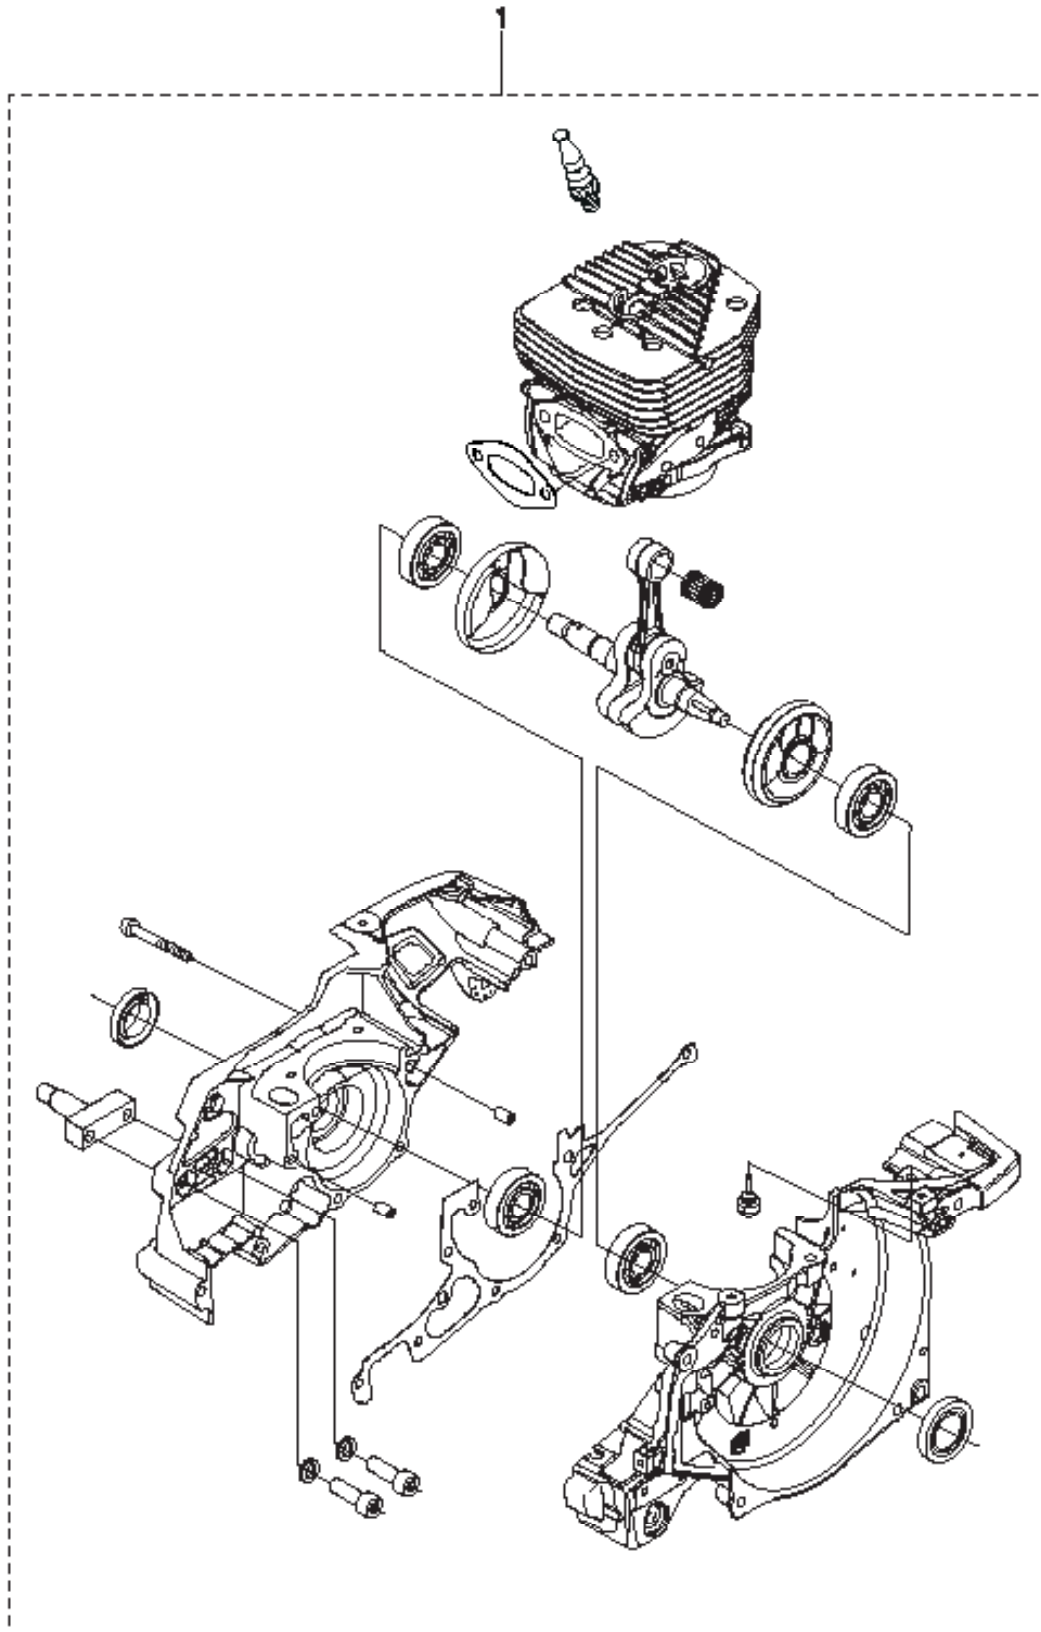

Key #	Part No.	Description	MSRP
H01		CRANKCASE W/PISTON & CYLINDER COMPLETE	CALL