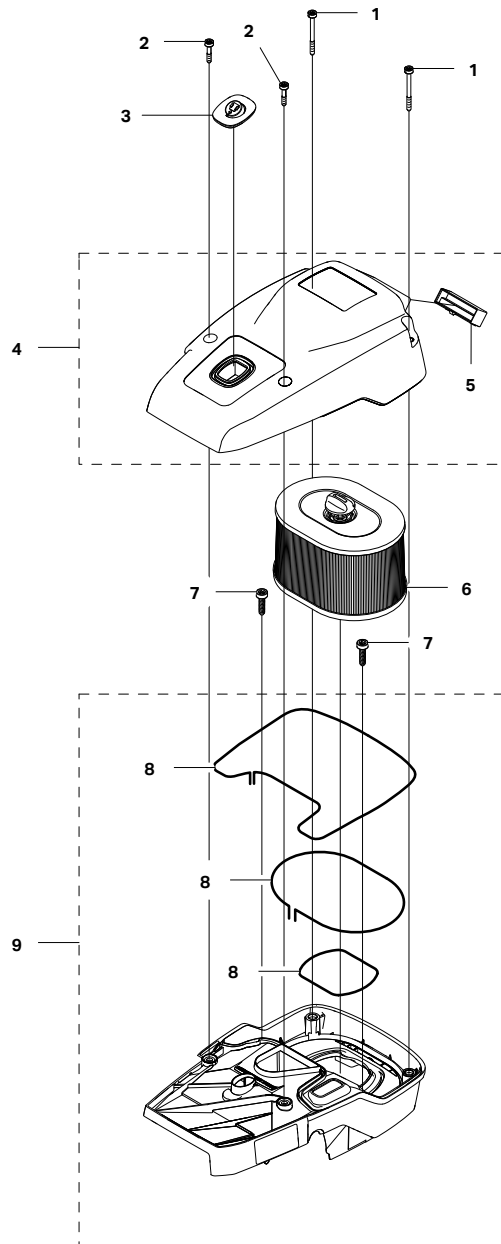

Key #	Part No.	Description
B01	544030	STOP SWITCH SCREW
B02	544031	STOP SWITCH
B03	544032	STOP SWITCH CABLE
B04	544033	SPARK PLUG CAP
B05	544034	SPARK PLUG
B06	544035	PROTECTIVE SLEEVE
B07	544036	IGNITION MODULE
B08	544038	IGNITION MODULE SCREW
B09	544053	FLYWHEEL
B10	544125	STARTER PAWL KIT (INCL. TWO OF EACH ITEM)
B11	544058	STARTER WASHER
B12	544059	STARTER NUT

Key #	Part No.	Description
D01	543899	SIDE COVER ASSEMBLY
D02	543900	SIDE COVER NUT
D03	543901	SIDE COVER NUT CIRCLIP
D04	543902	TENSIONER COVER PLATE
D05	543903	SCREW, SIDE COVER CAP
D06	543904	TENSIONER

Key #	Part No.	Description
F01	543929	CRANKCASE ASSEMBLY
F02	543930	CRANKCASE SCREW
F03	543931	SEALING RING
F04	543932	GUIDE BUSHING
F05	543933	CRANKCASE GASKET
F06	543934	MAIN BEARING
F07	543935	RUBBER BUSHING
F08	543936	GASKET KIT
F09	543937	CYLINDER BASE GASKET
F10	543938	MUFFLER GASKET
F11	544129	BAR STUD KIT
F12	543941	BAR BRACKET FASTENER

Key #	Part No.	Description
I01	544069	INLET BOOT CLAMP
I02	544070	INLET BOOT
I03	544071	FLANGE
I04	544072	FLANGE CLUTCH SIDE SCREW
I05	544073	FLANGE BRACKET
I06	544065	SCREW
I07	544074	SEPARATOR PLATE
I08	544075	CARBURETOR (WALBRO RWJ-5A)
I09	544111	THROTTLE CABLE LEVER
I10	576178	ADJUSTMENT GUIDE
I11	544112	MANIFOLD BRACKET
I12	544113	AIR INTAKE MANIFOLD
I13	544114	AIR FILTER BRACKET
I14	544115	CARBURETOR MOUNTING SCREW
I15	543975	THROTTLE CABLE ASSEMBLY
I16	544117	CHOKE LEVER
I17	576161	CARBURETOR REPAIR KIT (Only for 695XL, will not fit 695GC/F4/PG)