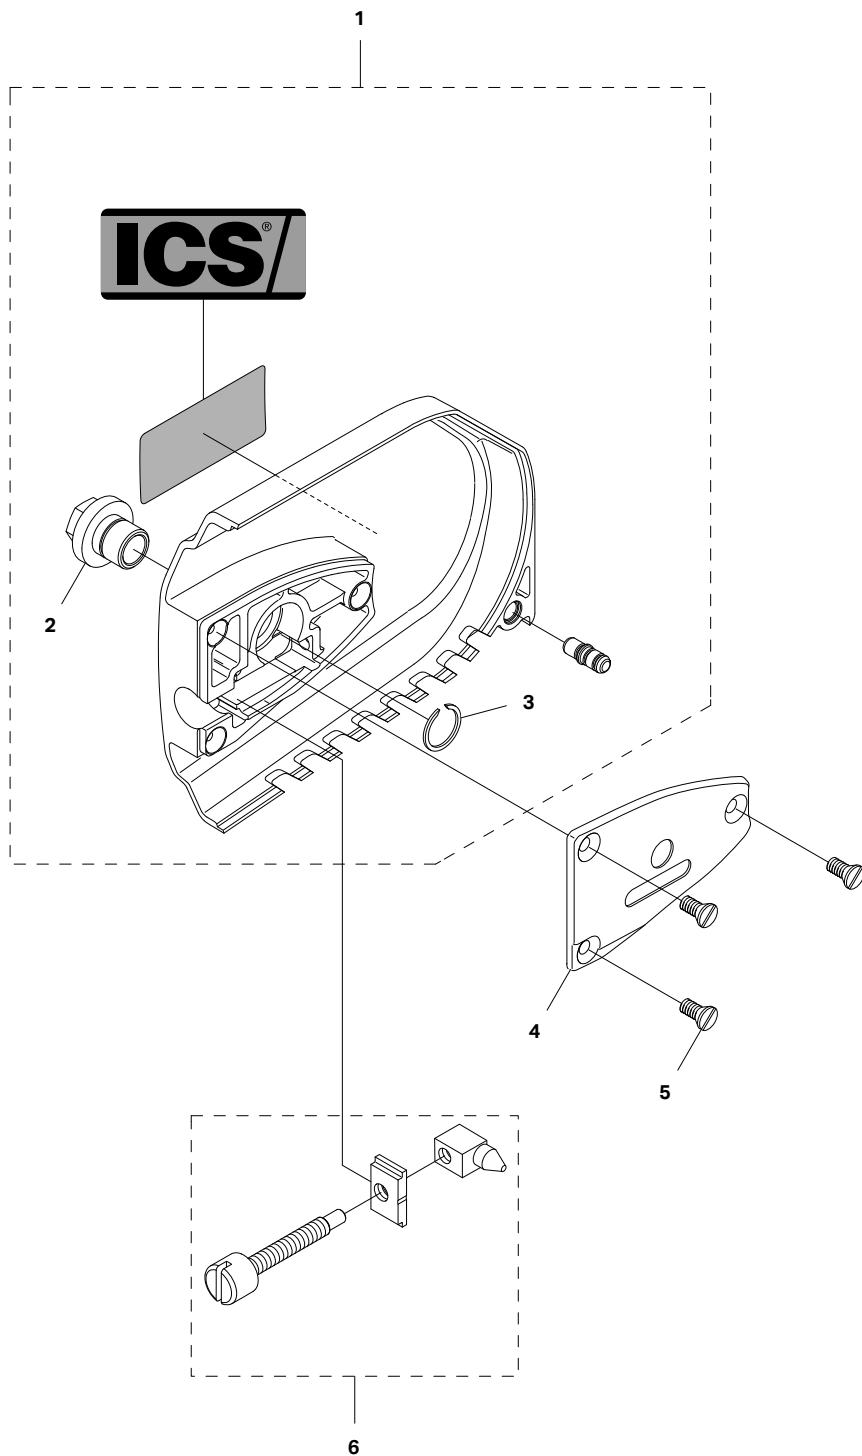

SERVICE ITEMS

695XL Petrol Concrete Saw

Key #	Part No.	Description
1	71541	Pressure Gauge Bulb
2	71543	Cylinder Assembly Clamps & Piston Stop
3	71565	Electronic Tachometer
4	73425	Fuel Tank Pressure Cap
5	546191	Workshop Key Torx T27
6	546192	Test Spark Plug
7	546193	Air Gap Gauge
8	546194	Flywheel Puller
9	547277	Piston Stop
10	546196	Wrist Pin Punch
11	546197	Cylinder Seal, Exhaust
12	546198	Cylinder Seal, Inlet Port
13	546289	Puller, Sealing Ring
14	546291	Assembly Punch
15	546292	Universal Puller
16	546293	Grip Plate
17	546294	Bearing Puller
18	546295	Bearing Press
19	546307	Screwdriver, Idle
not shown	546659	Clutch Tool
not shown	544120	Flat Blade Srench
not shown	544119	Torque Srench
not shown	550321	Tuning screwdriver
not shown	70249	14T Bar Nose Sprocket Repair Kit (for 695GC)
not shown	530046	FORCE4™ Bar Nose Sprocket Repair Kit (for 695F4)
not shown	571229	OIL, 2-STROKE 100ML (6-PACK)
not shown	571230	OIL, 2-STROKE 100ML (24-PACK)

Key #	Part No.	Description
A01	544013	STARTER COVER ASSEMBLY
A02	544127	STARTER PULLEY KIT
A03	543974	SCREW
A04	544021	RECOIL SPRING
A05	544023	STARTER CORD
A06	544024	STARTER HANDLE
A07	544012	SCREW
A08	544026	STARTER COVER SHIELD

Key #	Part No.	Description
B01	544030	STOP SWITCH SCREW
B02	544031	STOP SWITCH
B03	544032	STOP SWITCH CABLE
B04	544033	SPARK PLUG CAP
B05	544034	SPARK PLUG
B06	544035	PROTECTIVE SLEEVE
B07	544036	IGNITION MODULE
B08	544038	IGNITION MODULE SCREW
B09	544053	FLYWHEEL
B10	544125	STARTER PAWL KIT (INCL. TWO OF EACH ITEM)
B11	544058	STARTER WASHER
B12	544059	STARTER NUT

Key #	Part No.	Description
D01	543899	SIDE COVER ASSEMBLY
D02	543900	SIDE COVER NUT
D03	543901	SIDE COVER NUT CIRCLIP
D04	543902	TENSIONER COVER PLATE
D05	543903	SCREW, SIDE COVER CAP
D06	543904	TENSIONER