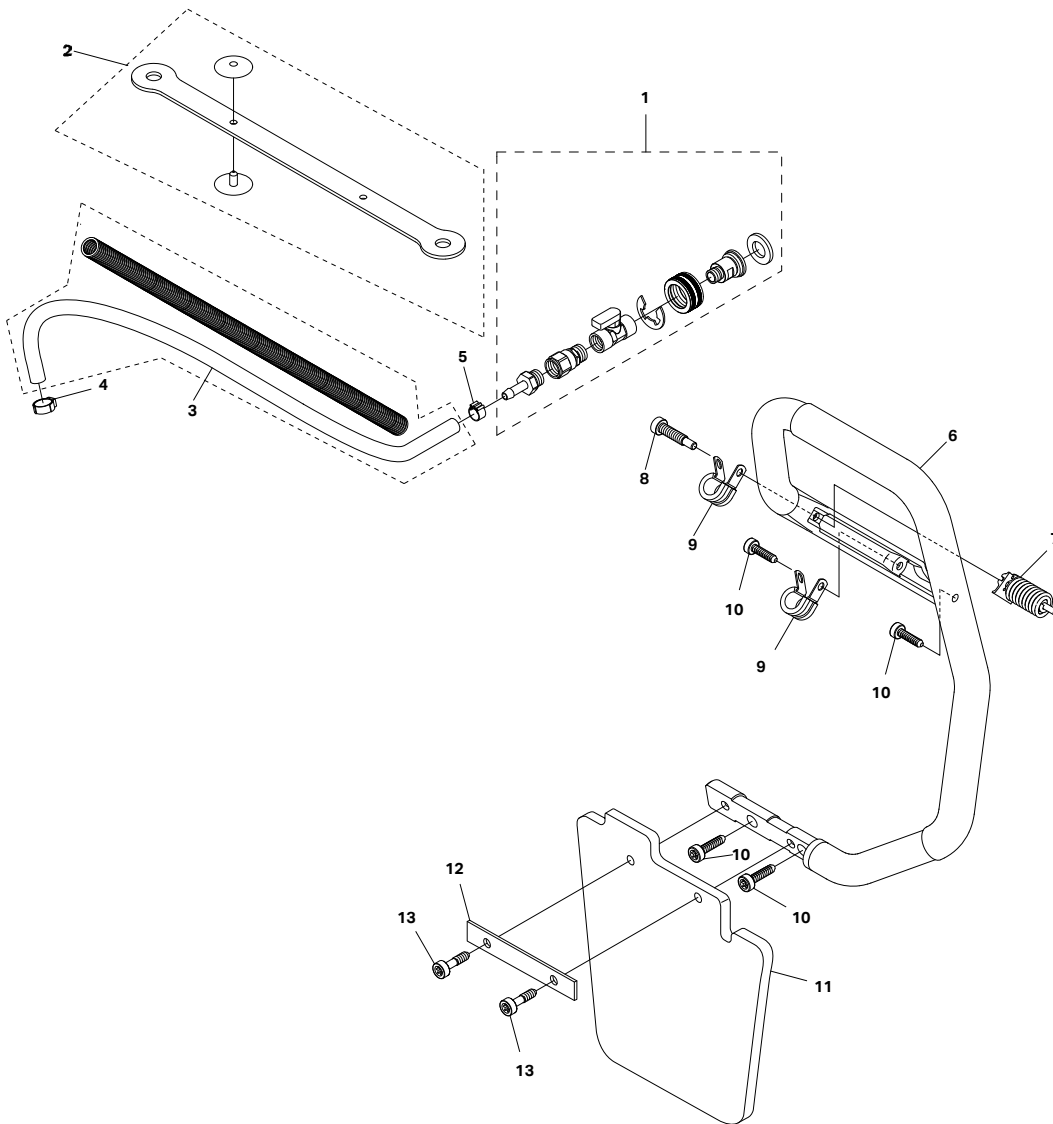

Key #	Part No.	Description
L01	543996	WATER HOSE VALVE ASSEMBLY
L02	547969	HOSE HANGER
L03	543999	WATER HOSE WITH PROTECTIVE COVERING
L04	544000	CLAMP, WATER HOSE
L05	544001	CLAMP, WATER HOSE VALVE SIDE
L06	544002	FRONT HANDLE
L07	544003	SHOCK ABSORBER, FRONT HANDLE
L08	543981	SCREW, SHOCK ABSORBERS
L09	544008	CLIP, FRONT HANDLE
L10	544009	SCREW, FRONT HANDLE
L11	576679	MUD FLAP
L12	544011	BACKING PLATE, MUD FLAP
L13	544012	SCREW, MUD FLAP