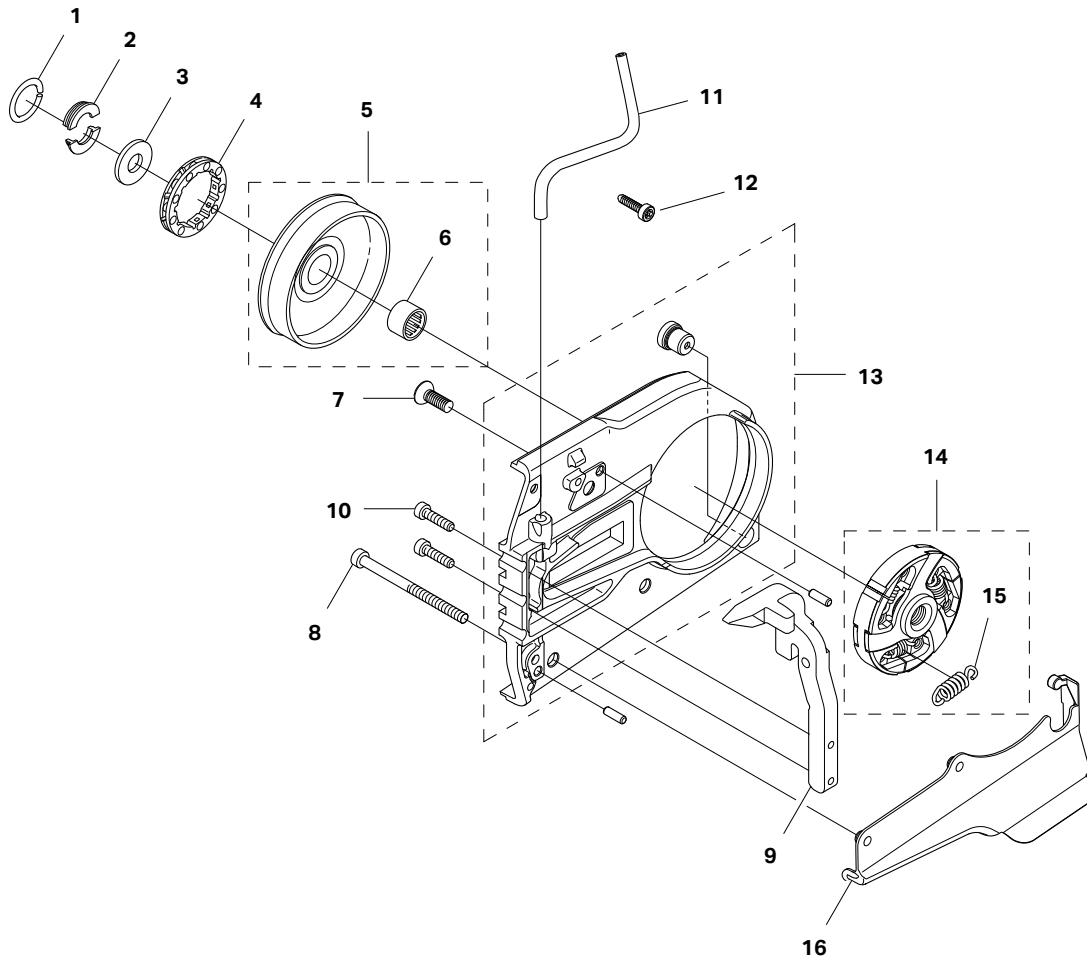

SERVICE ITEMS

695XL Petrol Concrete Saw

Key #	Part No.	Description
1	71541	Pressure Gauge Bulb
2	71543	Cylinder Assembly Clamps & Piston Stop
3	71565	Electronic Tachometer
4	73425	Fuel Tank Pressure Cap
5	546191	Workshop Key Torx T27
6	546192	Test Spark Plug
7	546193	Air Gap Gauge
8	546194	Flywheel Puller
9	547277	Piston Stop
10	546196	Wrist Pin Punch
11	546197	Cylinder Seal, Exhaust
12	546198	Cylinder Seal, Inlet Port
13	546289	Puller, Sealing Ring
14	546291	Assembly Punch
15	546292	Universal Puller
16	546293	Grip Plate
17	546294	Bearing Puller
18	546295	Bearing Press
19	546307	Screwdriver, Idle
not shown	546659	Clutch Tool
not shown	544120	Flat Blade Srench
not shown	544119	Torque Srench
not shown	550321	Tuning screwdriver
not shown	70249	14T Bar Nose Sprocket Repair Kit (for 695GC)
not shown	530046	FORCE4™ Bar Nose Sprocket Repair Kit (for 695F4)
not shown	571229	OIL, 2-STROKE 100ML (6-PACK)
not shown	571230	OIL, 2-STROKE 100ML (24-PACK)

Key #	Part No.	Description
A01	544013	STARTER COVER ASSEMBLY
A02	544127	STARTER PULLEY KIT
A03	543974	SCREW
A04	544021	RECOIL SPRING
A05	544023	STARTER CORD
A06	544024	STARTER HANDLE
A07	544012	SCREW
A08	544026	STARTER COVER SHIELD

Key #	Part No.	Description
B01	544030	STOP SWITCH SCREW
B02	544031	STOP SWITCH
B03	544032	STOP SWITCH CABLE
B04	544033	SPARK PLUG CAP
B05	544034	SPARK PLUG
B06	544035	PROTECTIVE SLEEVE
B07	544036	IGNITION MODULE
B08	544038	IGNITION MODULE SCREW
B09	544053	FLYWHEEL
B10	544125	STARTER PAWL KIT (INCL. TWO OF EACH ITEM)
B11	544058	STARTER WASHER
B12	544059	STARTER NUT

Key #	Part No.	Description
D01	543899	SIDE COVER ASSEMBLY
D02	543900	SIDE COVER NUT
D03	543901	SIDE COVER NUT CIRCLIP
D04	543902	TENSIONER COVER PLATE
D05	543903	SCREW, SIDE COVER CAP
D06	543904	TENSIONER