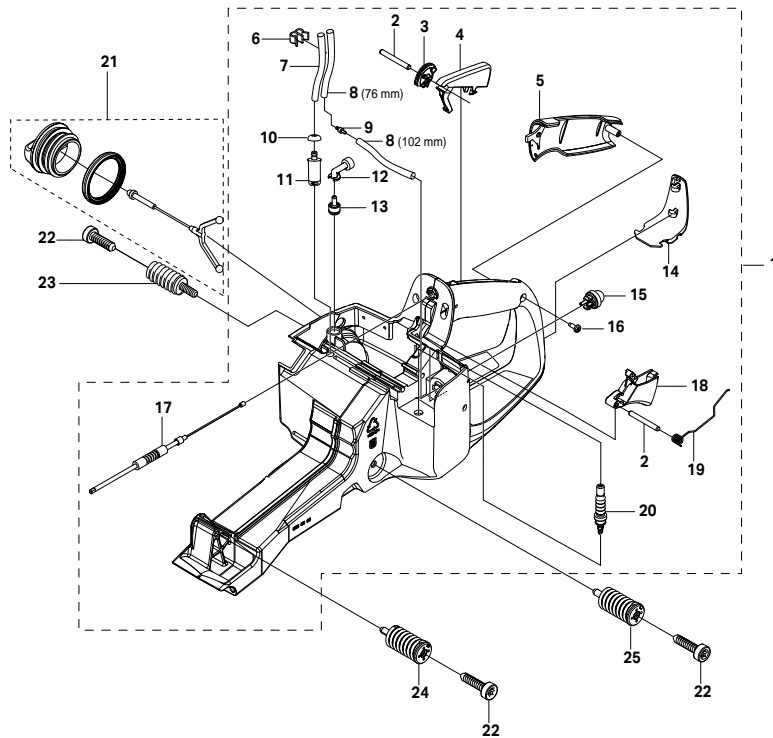

Key #	Part No.	Description
K01	543812	FUEL TANK ASSEMBLY
K02	543813	PARALLEL PIN
K03	543814	CABLE LEVER
K04	543815	THROTTLE LOCK OUT LEVER
K05	543816	REAR HANDLE COVER
K06	543818	CLIP
K07	543993	FUEL LINE
K08	543994	CHECK VALVE TUBE
K09	543969	CHECK VALVE
K10	543970	HOSE CLAMP
K11	543971	FUEL FILTER
K12	544990	TANK VENT ELBOW
K13	544122	TANK VENT
K14	543972	REAR HANDLE GROUND SUPPORT
K15	543973	PURGE BULB
K16	543974	REAR HANDLE SCREW
K17	543975	THROTTLE CABLE ASSEMBLY
K18	543976	THROTTLE TRIGGER
K19	543977	TRIGGER SPRING
K20	543995	PURGE BULB TUB
K21	543979	GAS TANK CAP ASSEMBLY
K22	543981	SHOCK ABSORBER SCREW
K23	543982	SHOCK ABSORBER CLUTCH SIDE
K24	543983	SHOCK ABSORBER FRONT
K25	543984	SHOCK ABSORBER FLYWHEEL SIDE