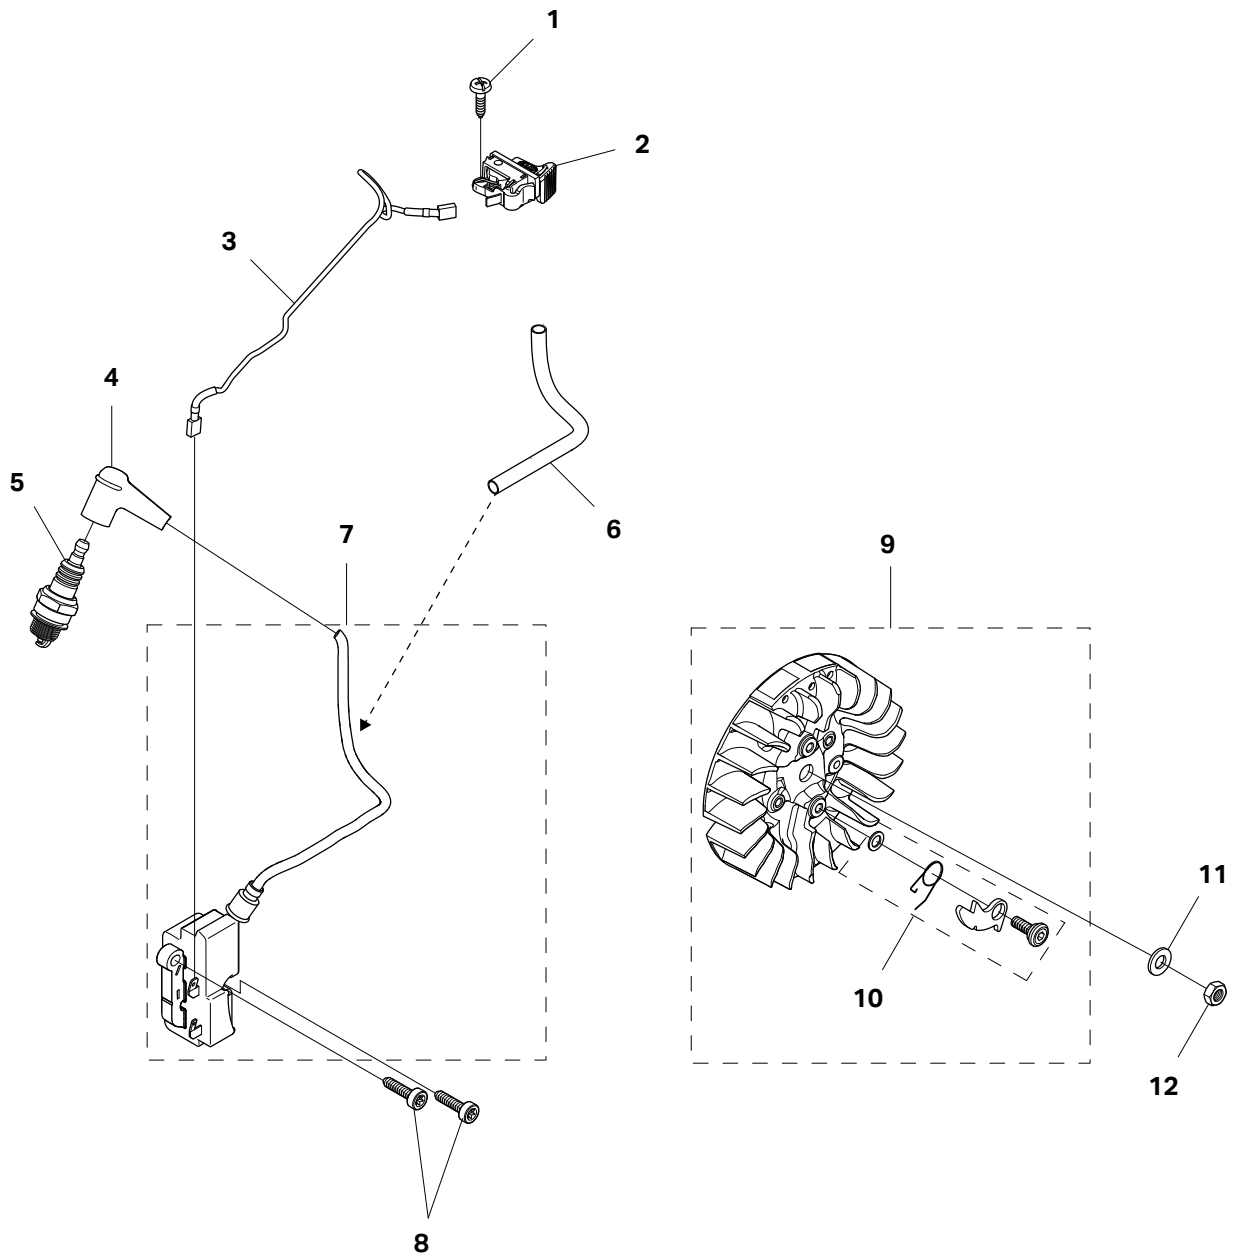

SERVICE ITEMS

695XL Petrol Concrete Saw

Key #	Part No.	Description
1	71541	Pressure Gauge Bulb
2	71543	Cylinder Assembly Clamps & Piston Stop
3	71565	Electronic Tachometer
4	73425	Fuel Tank Pressure Cap
5	546191	Workshop Key Torx T27
6	546192	Test Spark Plug
7	546193	Air Gap Gauge
8	546194	Flywheel Puller
9	547277	Piston Stop
10	546196	Wrist Pin Punch
11	546197	Cylinder Seal, Exhaust
12	546198	Cylinder Seal, Inlet Port
13	546289	Puller, Sealing Ring
14	546291	Assembly Punch
15	546292	Universal Puller
16	546293	Grip Plate
17	546294	Bearing Puller
18	546295	Bearing Press
19	546307	Screwdriver, Idle
not shown	546659	Clutch Tool
not shown	544120	Flat Blade Srench
not shown	544119	Torque Srench
not shown	550321	Tuning screwdriver
not shown	70249	14T Bar Nose Sprocket Repair Kit (for 695GC)
not shown	530046	FORCE4™ Bar Nose Sprocket Repair Kit (for 695F4)
not shown	571229	OIL, 2-STROKE 100ML (6-PACK)
not shown	571230	OIL, 2-STROKE 100ML (24-PACK)

Key #	Part No.	Description
A01	544013	STARTER COVER ASSEMBLY
A02	544127	STARTER PULLEY KIT
A03	543974	SCREW
A04	544021	RECOIL SPRING
A05	544023	STARTER CORD
A06	544024	STARTER HANDLE
A07	544012	SCREW
A08	544026	STARTER COVER SHIELD

Key #	Part No.	Description
B01	544030	STOP SWITCH SCREW
B02	544031	STOP SWITCH
B03	544032	STOP SWITCH CABLE
B04	544033	SPARK PLUG CAP
B05	544034	SPARK PLUG
B06	544035	PROTECTIVE SLEEVE
B07	544036	IGNITION MODULE
B08	544038	IGNITION MODULE SCREW
B09	544053	FLYWHEEL
B10	544125	STARTER PAWL KIT (INCL. TWO OF EACH ITEM)
B11	544058	STARTER WASHER
B12	544059	STARTER NUT

Key #	Part No.	Description
D01	543899	SIDE COVER ASSEMBLY
D02	543900	SIDE COVER NUT
D03	543901	SIDE COVER NUT CIRCLIP
D04	543902	TENSIONER COVER PLATE
D05	543903	SCREW, SIDE COVER CAP
D06	543904	TENSIONER