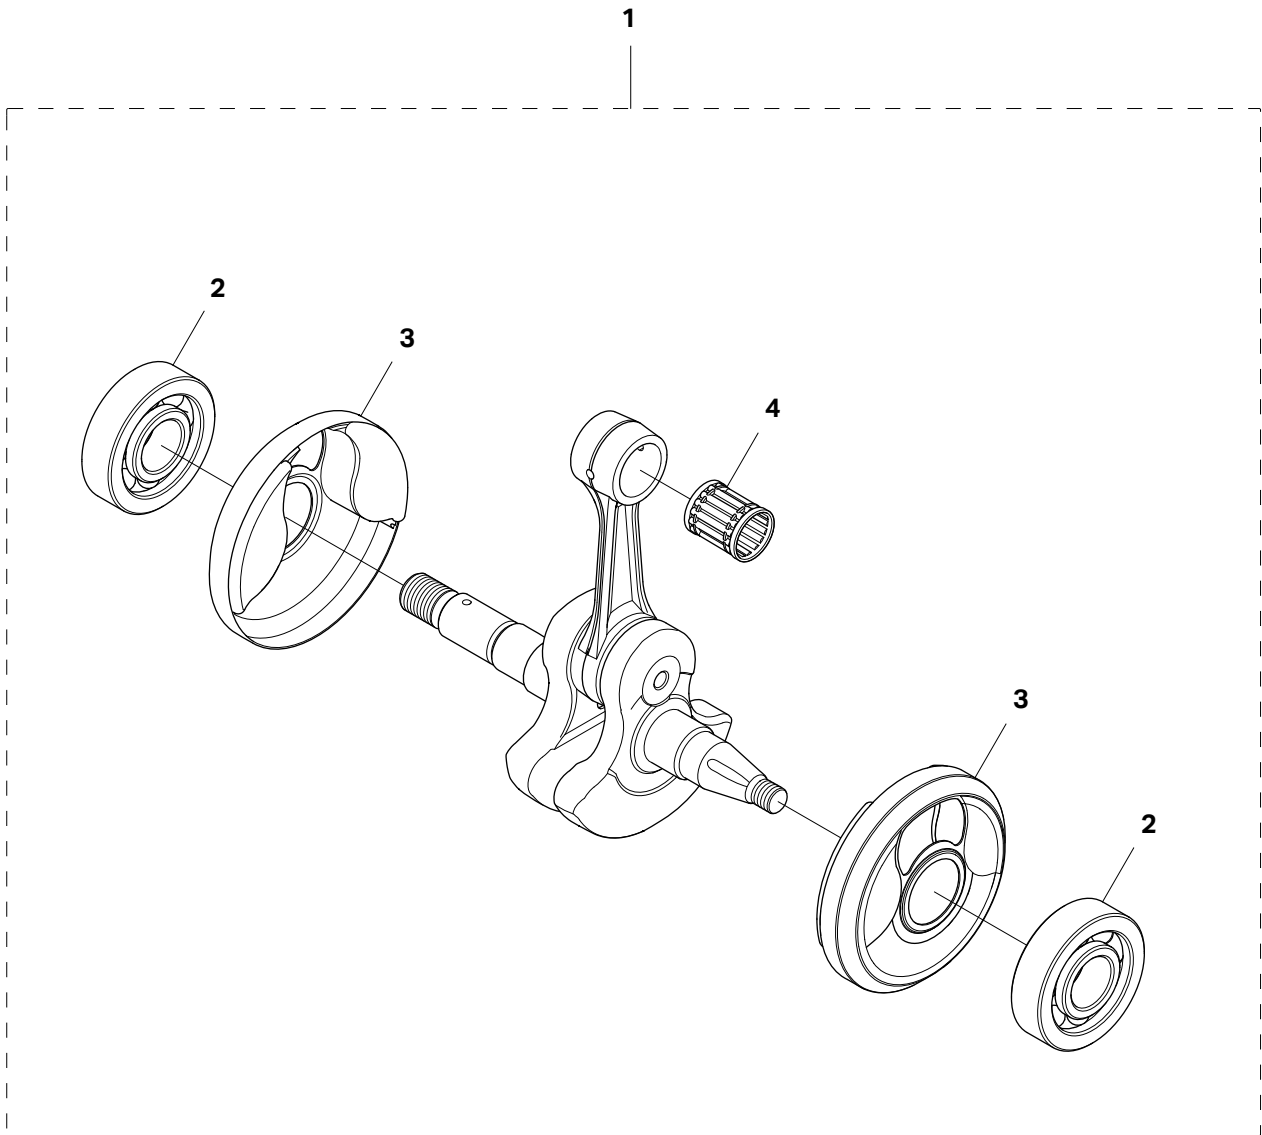

Key #	Part No.	Description
G01	543952	CRANKSHAFT ASSEMBLY
G02	543934	MAIN BEARING
G03	543953	CRANKSHAFT SHIELD
G04	543949	NEEDLE BEARING