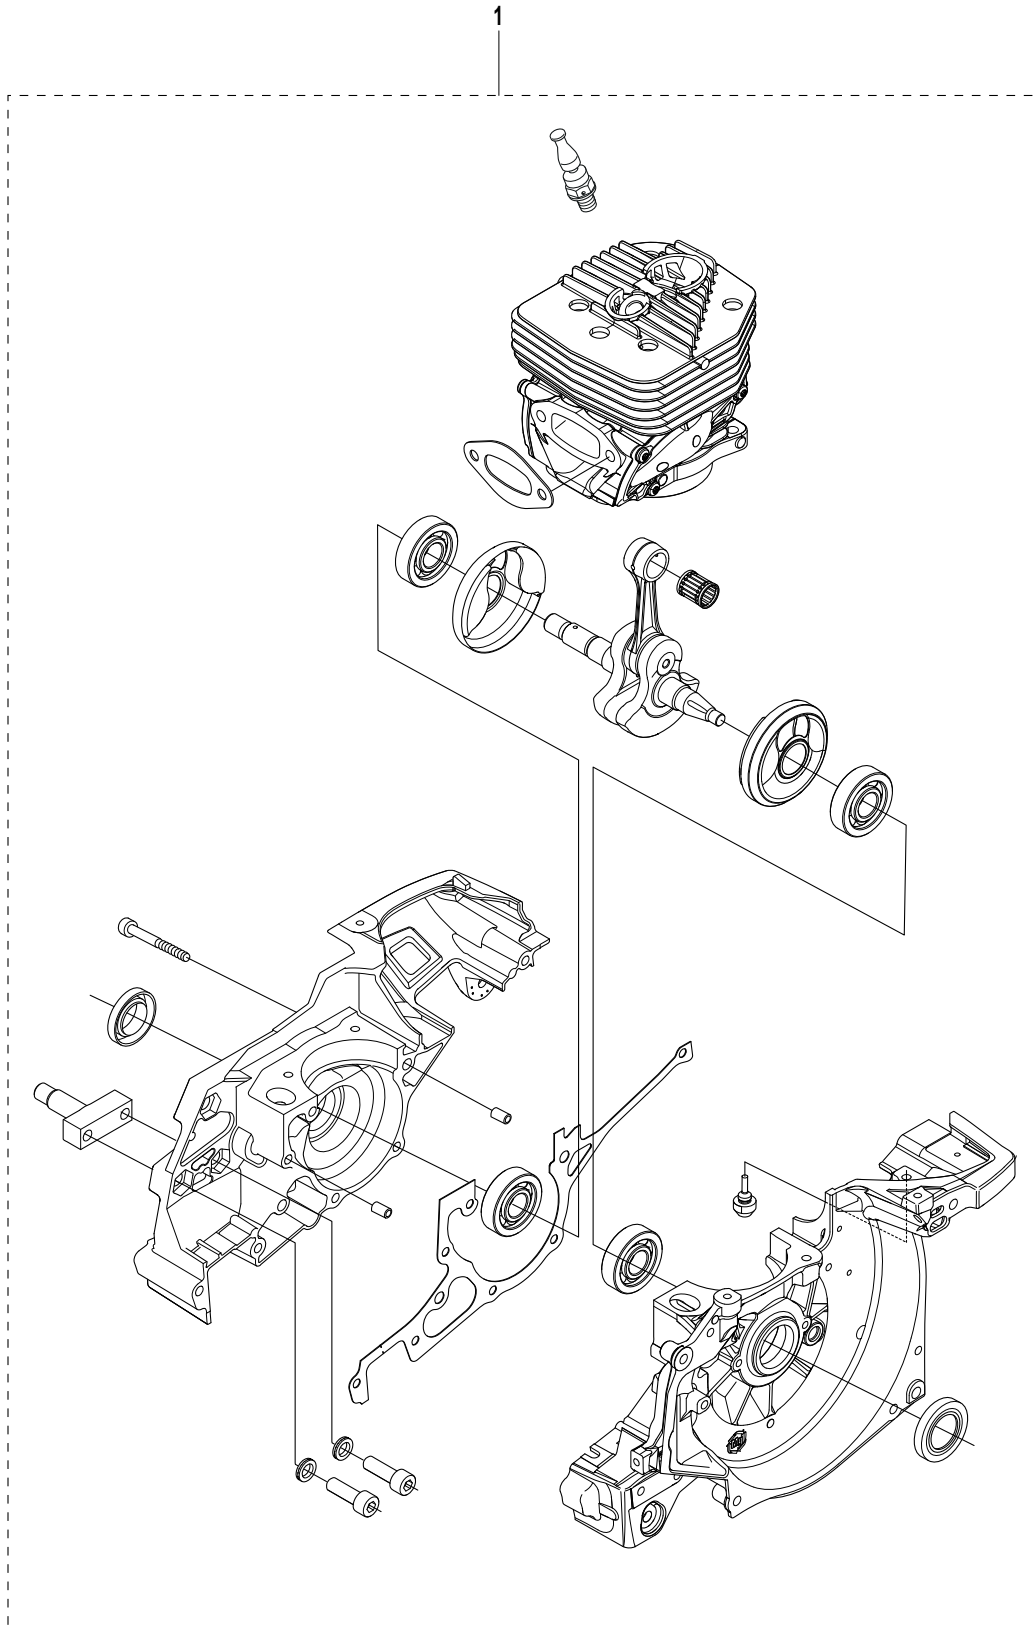

Key #	Part No.	Description
H01		CRANKCASE W/PISTON & CYLINDER COMPLETE