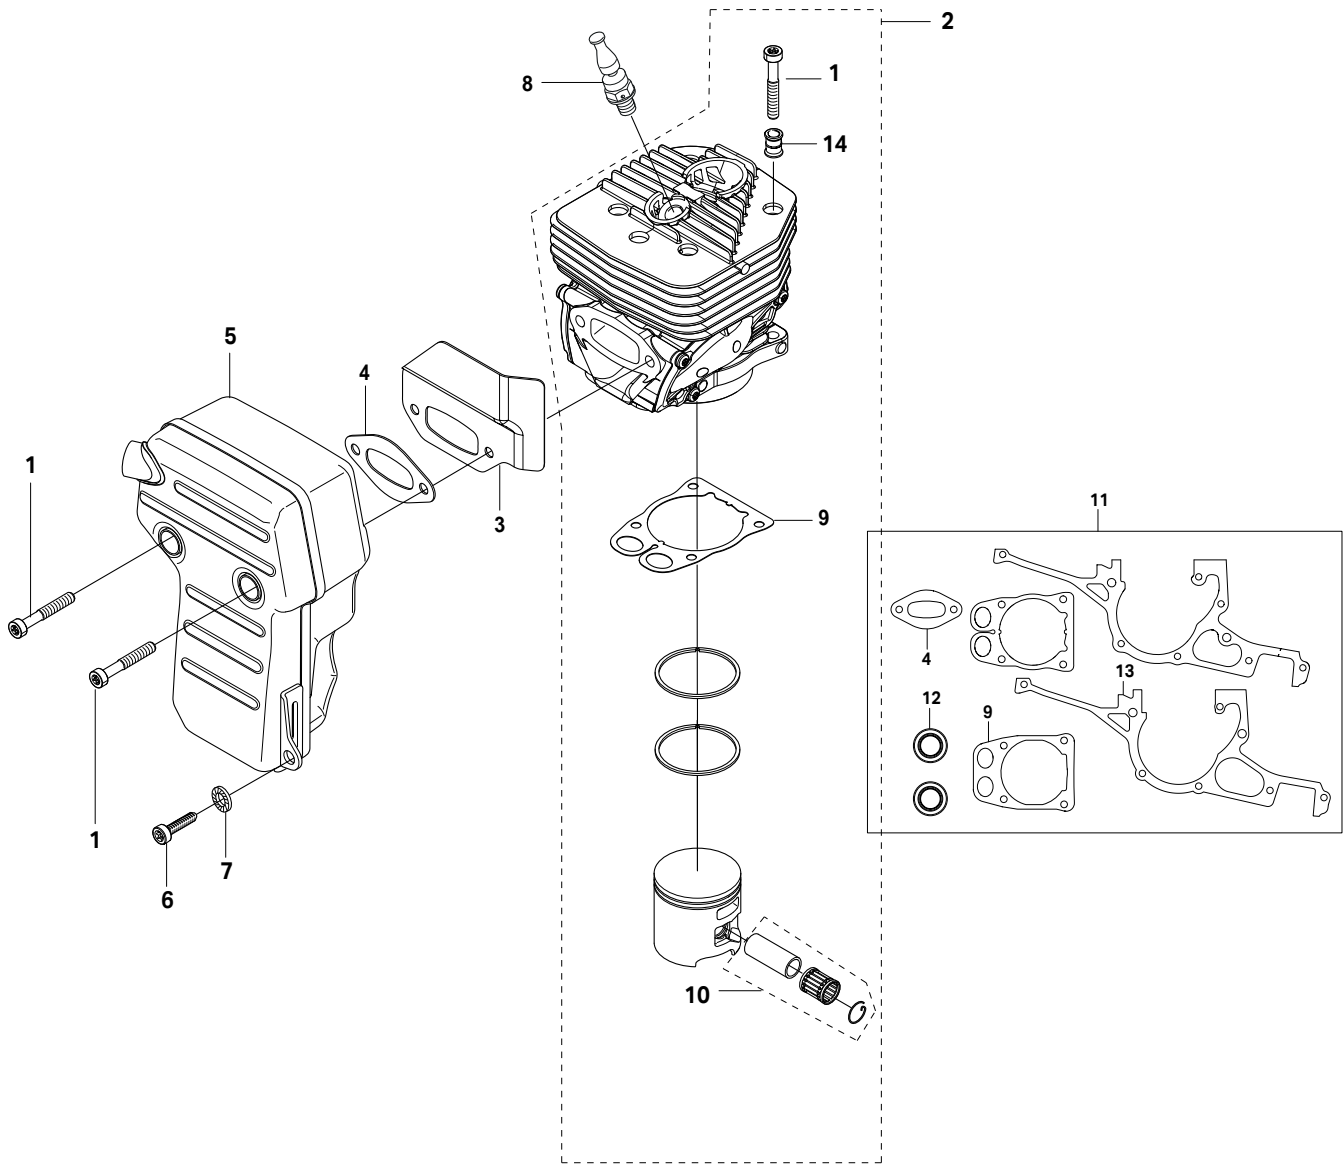

Key #	Part No.	Description
A01	544013	STARTER COVER ASSEMBLY
A02	544127	STARTER PULLEY KIT
A03	543974	SCREW
A04	544021	RECOIL SPRING
A05	544023	STARTER CORD
A06	544024	STARTER HANDLE
A07	544012	SCREW
A08	544026	STARTER COVER SHIELD

Key #	Part No.	Description
B01	544030	STOP SWITCH SCREW
B02	544031	STOP SWITCH
B03	544032	STOP SWITCH CABLE
B04	544033	SPARK PLUG CAP
B05	544034	SPARK PLUG
B06	544035	PROTECTIVE SLEEVE
B07	544036	IGNITION MODULE
B08	544038	IGNITION MODULE SCREW
B09	544053	FLYWHEEL
B10	544125	STARTER PAWL KIT (INCL. TWO OF EACH ITEM)
B11	544058	STARTER WASHER
B12	544059	STARTER NUT

Key #	Part No.	Description
C01	543905	RETAINING RING
C02	551384	SPLIT RETAINER, 695 (PAIR)
C03	543907	SPACER
C04	525496	695F4 FORCE4™ SPROCKET
C04	70949	695GC RIM SPROCKET
C05	543909	CLUTCH CUP
C06	543910	NEEDLE BEARING
C07	543911	BAR BRACKET SCREW
C08	543912	CRANK CASE BOLT
C09	544130	WALLWALKER®
C10	543920	WALLWALKER® SCREW
C11	543915	WATER PIPE
C12	546548	WATER PIPE SCREW
C13	543916	BAR BRACKET
C14	547856	CLUTCH KIT
C15	543928	CLUTCH SPRING
C16	544137	SHIELD

Key #	Part No.	Description
D01	543899	SIDE COVER ASSEMBLY
D02	543900	SIDE COVER NUT
D03	543901	SIDE COVER NUT CIRCLIP
D04	543902	TENSIONER COVER PLATE
D05	543903	SCREW, SIDE COVER CAP
D06	543904	TENSIONER