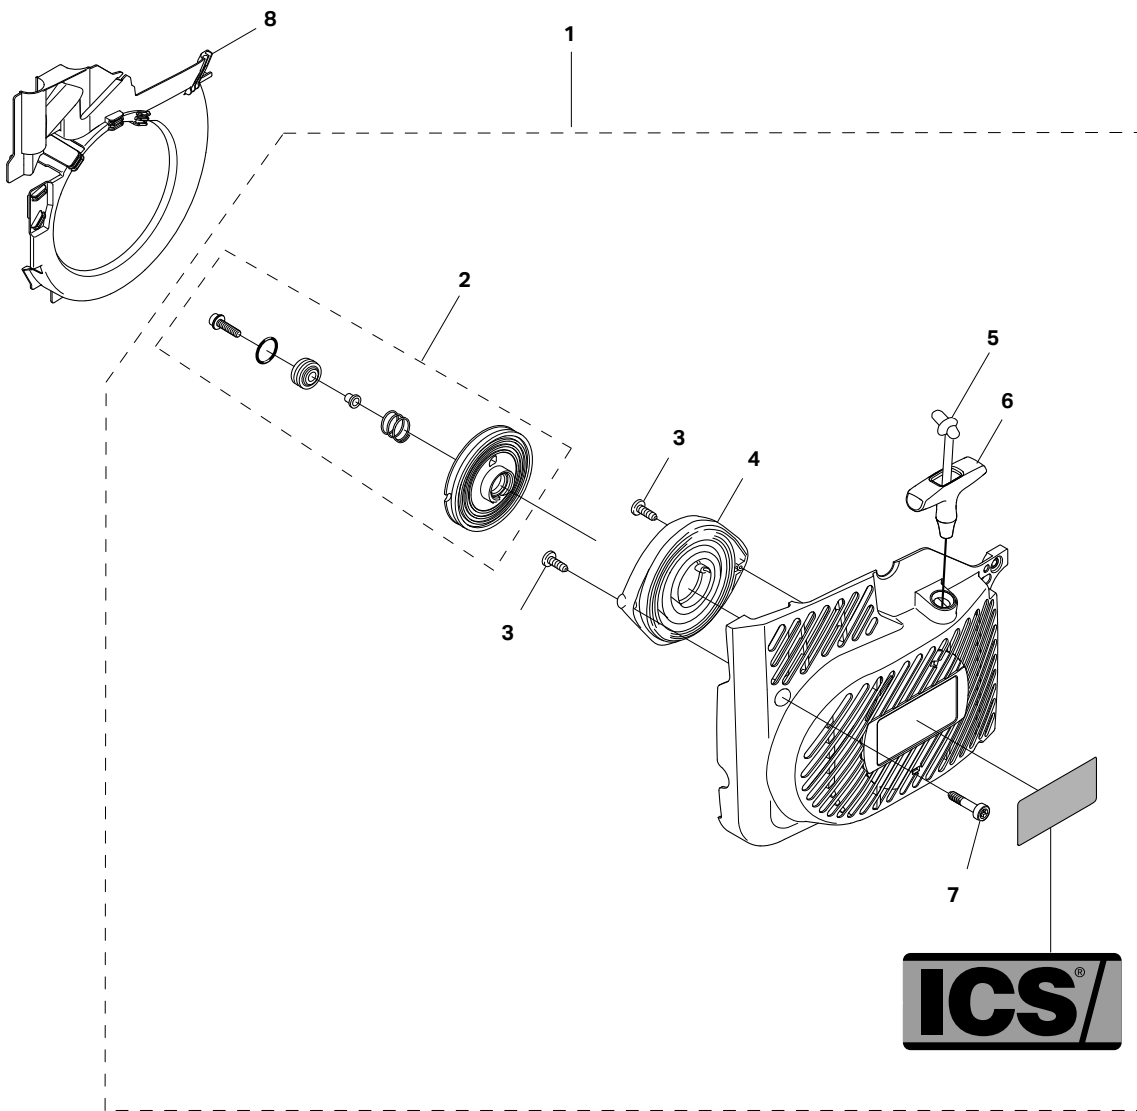

**Diamond Tools and Equipment
for Construction and Infrastructure**

Replacement Parts & Accessories Price List

695XL Petrol Concrete Saw

Effective July 1, 2015

TABLE OF CONTENTS

695XL Petrol Saw

ITEM DESCRIPTION	KEY	PAGE
695XL Petrol Saw Service Items	n/a	2
Starter Assembly	A	3
Flywheel & Ignition Assembly	B	4
Clutch Assembly & WallWalker®	C	5
Side Cover & Tensioner Assembly	D	6
Cylinder & Exhaust Assemblies	E	7
Crankcase Assembly	F	8
Crankshaft Assembly	G	9
Complete Engine Assembly	H	10
Carburetor & Intake Assemblies	I	11
Cylinder & Air Filter Cover Assemblies	J	12
Fuel Tank Assembly	K	13
Water Delivery System	L	14

SERVICE ITEMS

695XL Petrol Concrete Saw

Key #	Part No.	Description
1	71541	Pressure Gauge Bulb
2	71543	Cylinder Assembly Clamps & Piston Stop
3	71565	Electronic Tachometer
4	73425	Fuel Tank Pressure Cap
5	546191	Workshop Key Torx T27
6	546192	Test Spark Plug
7	546193	Air Gap Gauge
8	546194	Flywheel Puller
9	547277	Piston Stop
10	546196	Wrist Pin Punch
11	546197	Cylinder Seal, Exhaust
12	546198	Cylinder Seal, Inlet Port
13	546289	Puller, Sealing Ring
14	546291	Assembly Punch
15	546292	Universal Puller
16	546293	Grip Plate
17	546294	Bearing Puller
18	546295	Bearing Press
19	546307	Screwdriver, Idle
not shown	546659	Clutch Tool
not shown	544120	Flat Blade Srench
not shown	544119	Torque Srench
not shown	550321	Tuning screwdriver
not shown	70249	14T Bar Nose Sprocket Repair Kit (for 695GC)
not shown	530046	FORCE4™ Bar Nose Sprocket Repair Kit (for 695F4)
not shown	571229	OIL, 2-STROKE 100ML (6-PACK)
not shown	571230	OIL, 2-STROKE 100ML (24-PACK)

Key #	Part No.	Description
D01	543899	SIDE COVER ASSEMBLY
D02	543900	SIDE COVER NUT
D03	543901	SIDE COVER NUT CIRCLIP
D04	543902	TENSIONER COVER PLATE
D05	543903	SCREW, SIDE COVER CAP
D06	543904	TENSIONER