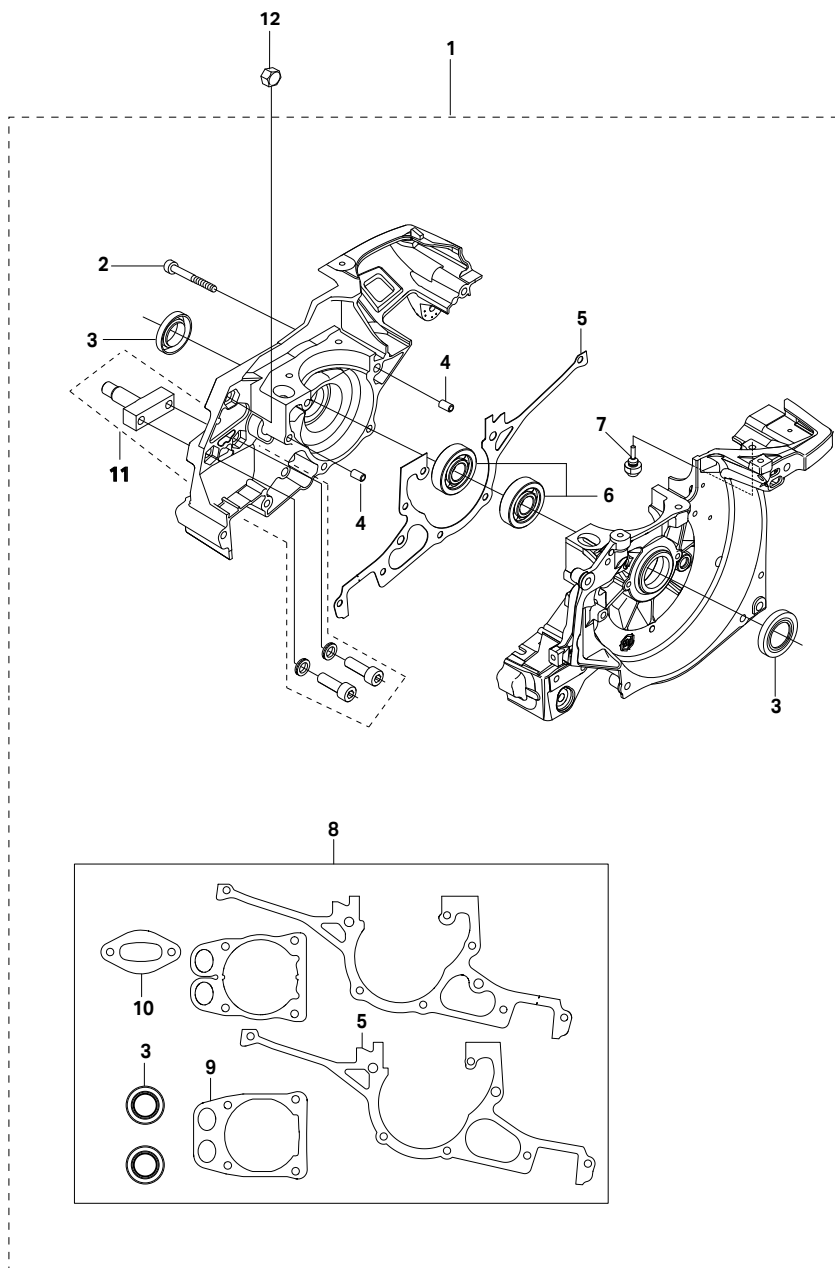

Key #	Part No.	Description
F01	543929	CRANKCASE ASSEMBLY
F02	543930	CRANKCASE SCREW
F03	543931	SEALING RING
F04	543932	GUIDE BUSHING
F05	543933	CRANKCASE GASKET
F06	543934	MAIN BEARING
F07	543935	RUBBER BUSHING
F08	543936	GASKET KIT
F09	543937	CYLINDER BASE GASKET
F10	543938	MUFFLER GASKET
F11	544129	BAR STUD KIT
F12	543941	BAR BRACKET FASTENER