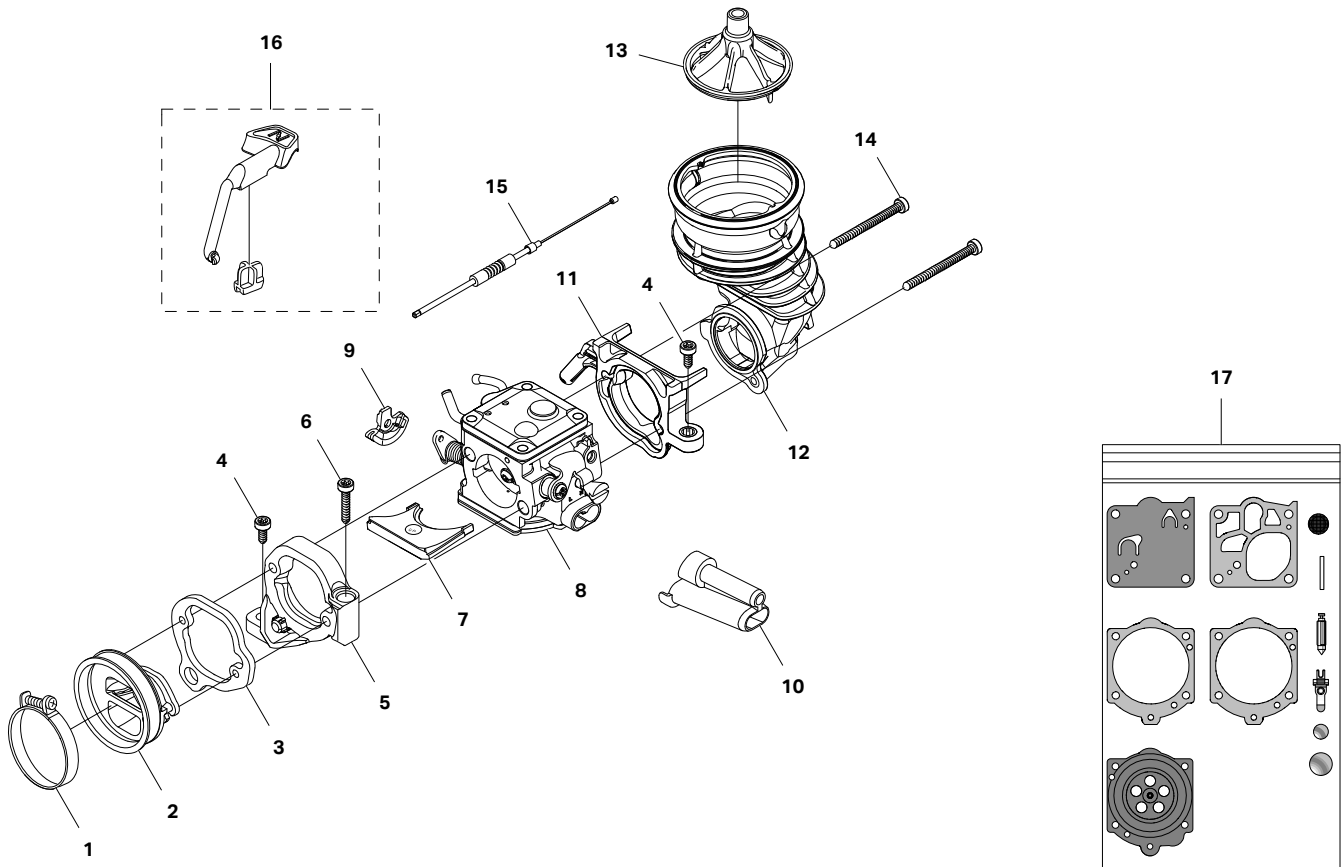

Key #	Part No.	Description
D01	543899	SIDE COVER ASSEMBLY
D02	543900	SIDE COVER NUT
D03	543901	SIDE COVER NUT CIRCLIP
D04	543902	TENSIONER COVER PLATE
D05	543903	SCREW, SIDE COVER CAP
D06	543904	TENSIONER

Key #	Part No.	Description
E01	543942	CYLINDER/MUFFLER SCREW (2)
E02	545873	PISTON/CYLINDER KIT
E03	543844	HEAT DEFLECTOR
E04	543938	MUFFLER GASKET
E05	543845	MUFFLER
E06	543846	LOWER MUFFLER MOUNTING SCREW
E07	543847	MUFFLER MOUNTING WASHER
E08	576166	DECOMPRESSION VALVE
E09	576165	CYLINDER BASE GASKET
E10	543949	NEEDLE BEARING
E11	543936	GASKET KIT
E12	543931	SEALING RING
E13	543933	CRANKCASE GASKET

Key #	Part No.	Description
F01	543929	CRANKCASE ASSEMBLY
F02	543930	CRANKCASE SCREW
F03	543931	SEALING RING
F04	543932	GUIDE BUSHING
F05	543933	CRANKCASE GASKET
F06	543934	MAIN BEARING
F07	543935	RUBBER BUSHING
F08	543936	GASKET KIT
F09	543937	CYLINDER BASE GASKET
F10	543938	MUFFLER GASKET
F11	544129	BAR STUD KIT
F12	543941	BAR BRACKET FASTENER

Key #	Part No.	Description
G01	543952	CRANKSHAFT ASSEMBLY
G02	543934	MAIN BEARING
G03	543953	CRANKSHAFT SHIELD
G04	543949	NEEDLE BEARING

Key #	Part No.	Description
H01		CRANKCASE W/PISTON & CYLINDER COMPLETE